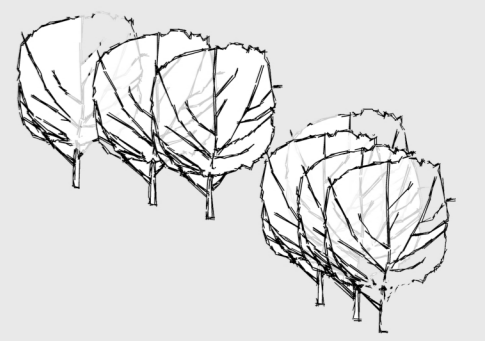

Old.

New.

Flow.

Nature.

Front.

Metal Panel.

Wood Frame
LED giant Pendant
"Fixture".

Green
community spaces.

Metal Panel.

Top.

Rear.