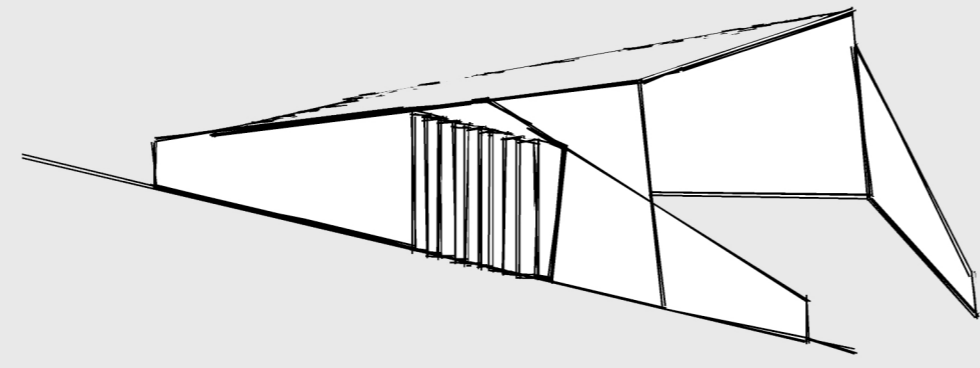

Old.

New.

Flow.

Nature.

Front.

Metal Panel.

Wood Frame
LED giant Pendant
"Fixture".

Green
community spaces.

Metal Panel.

Top.

Rear.