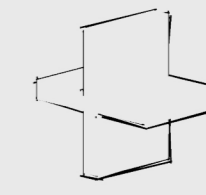

Old.

New.

Flow.

Nature.

Front.

Metal Panel.

Wood Frame
LED giant Pendant
"Fixture".

Green
community spaces.

Metal Panel.

Top.

Rear.