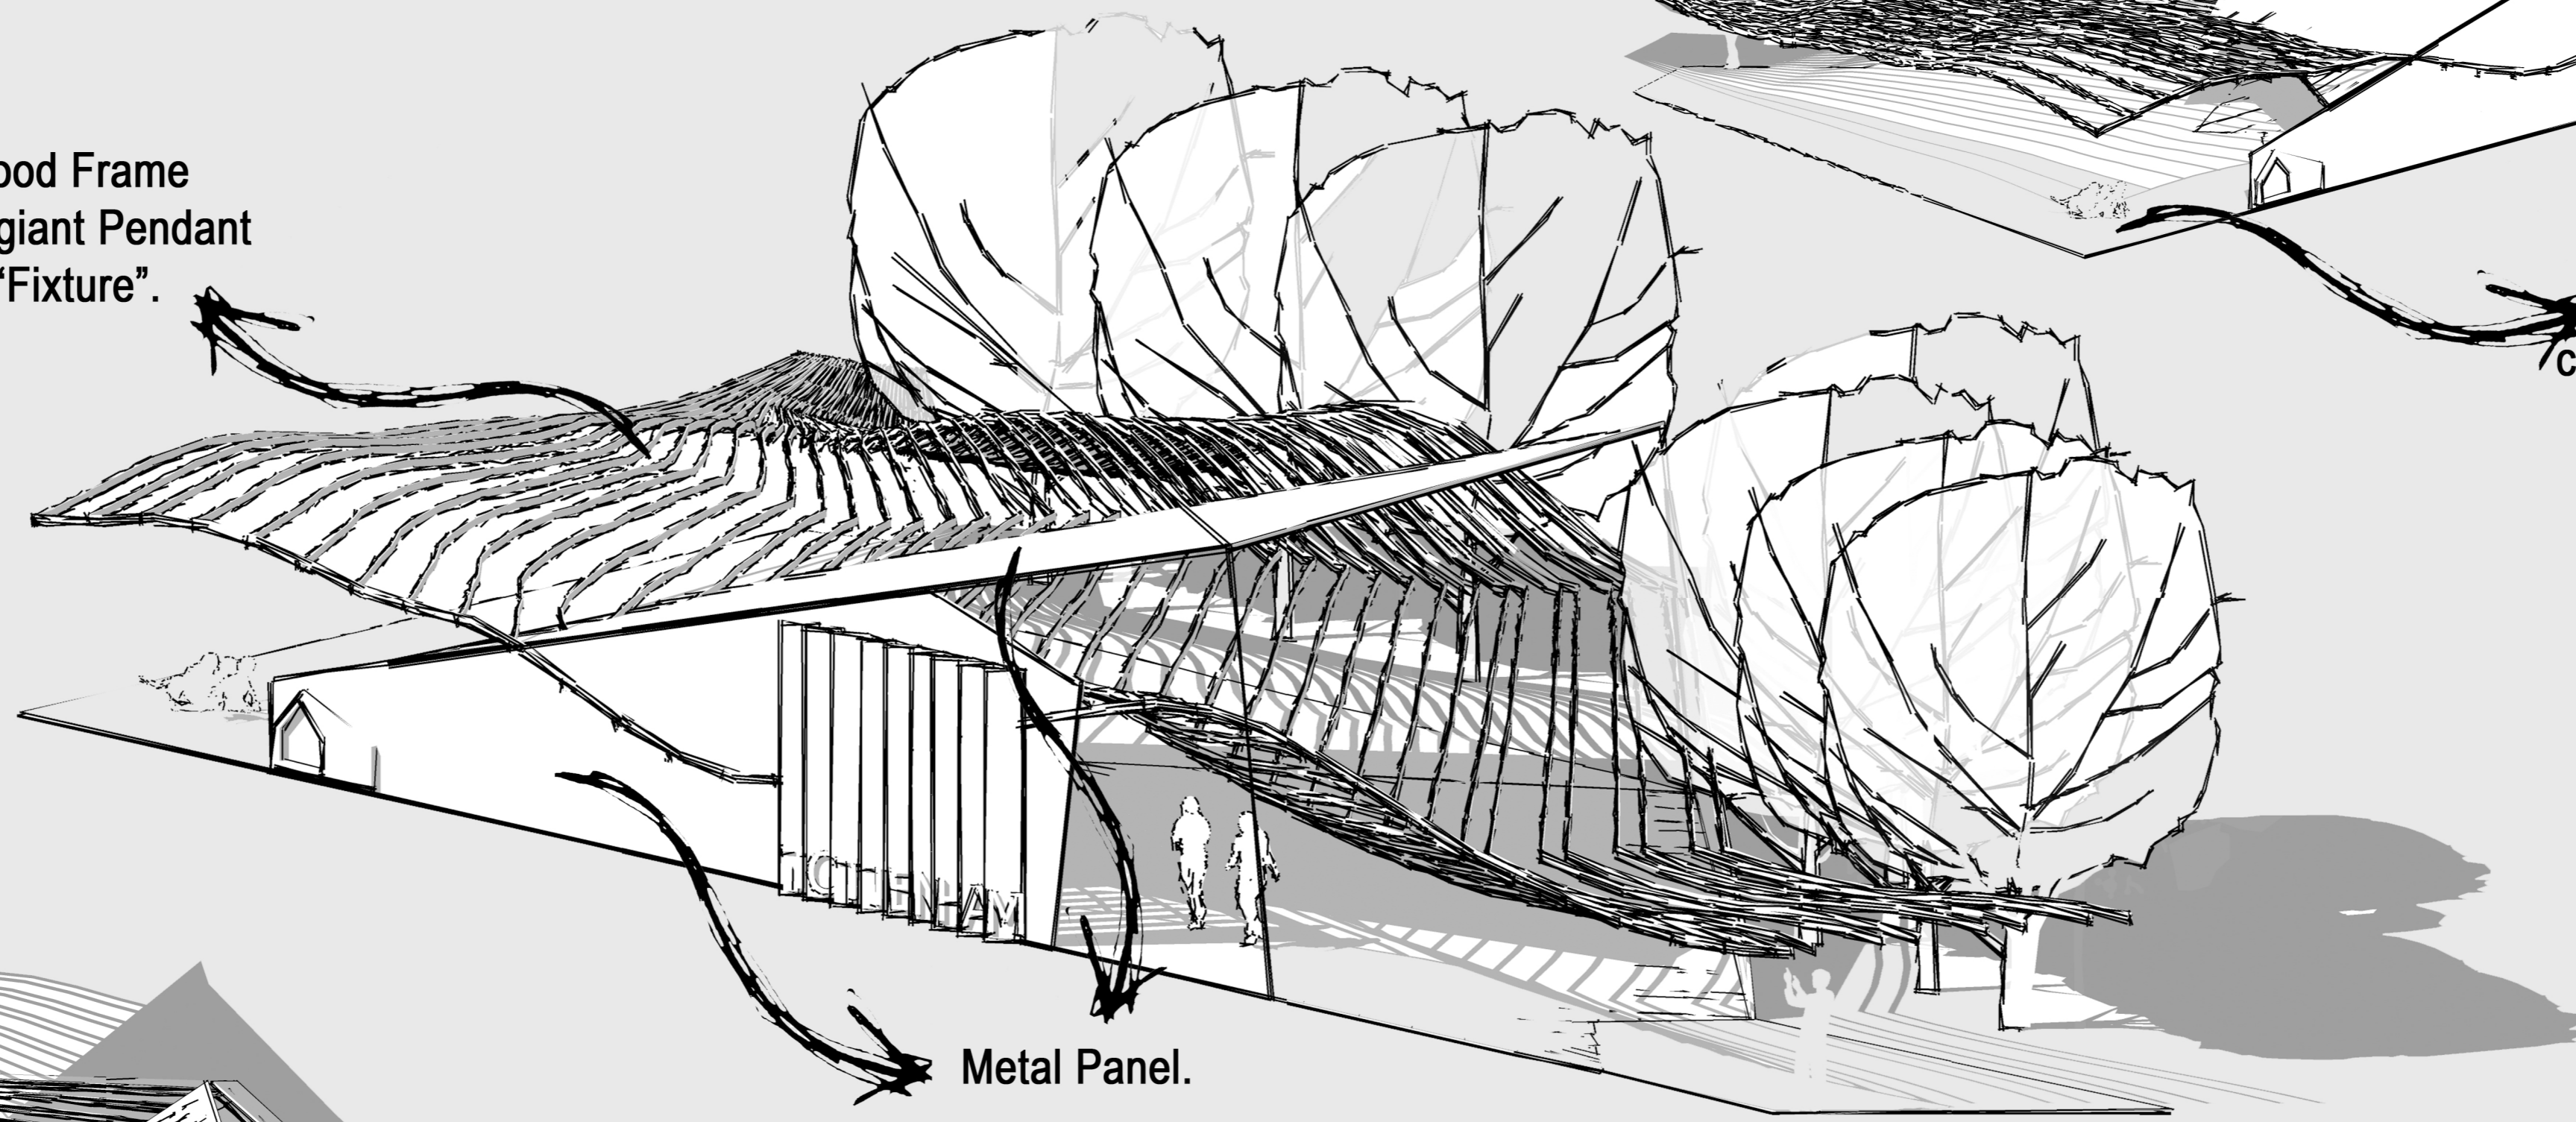

Old.

New.

Flow.

Nature.

Front.

Metal Panel.

Wood Frame
LED giant Pendant
"Fixture".

Green
community spaces.

Metal Panel.

Top.

Rear.