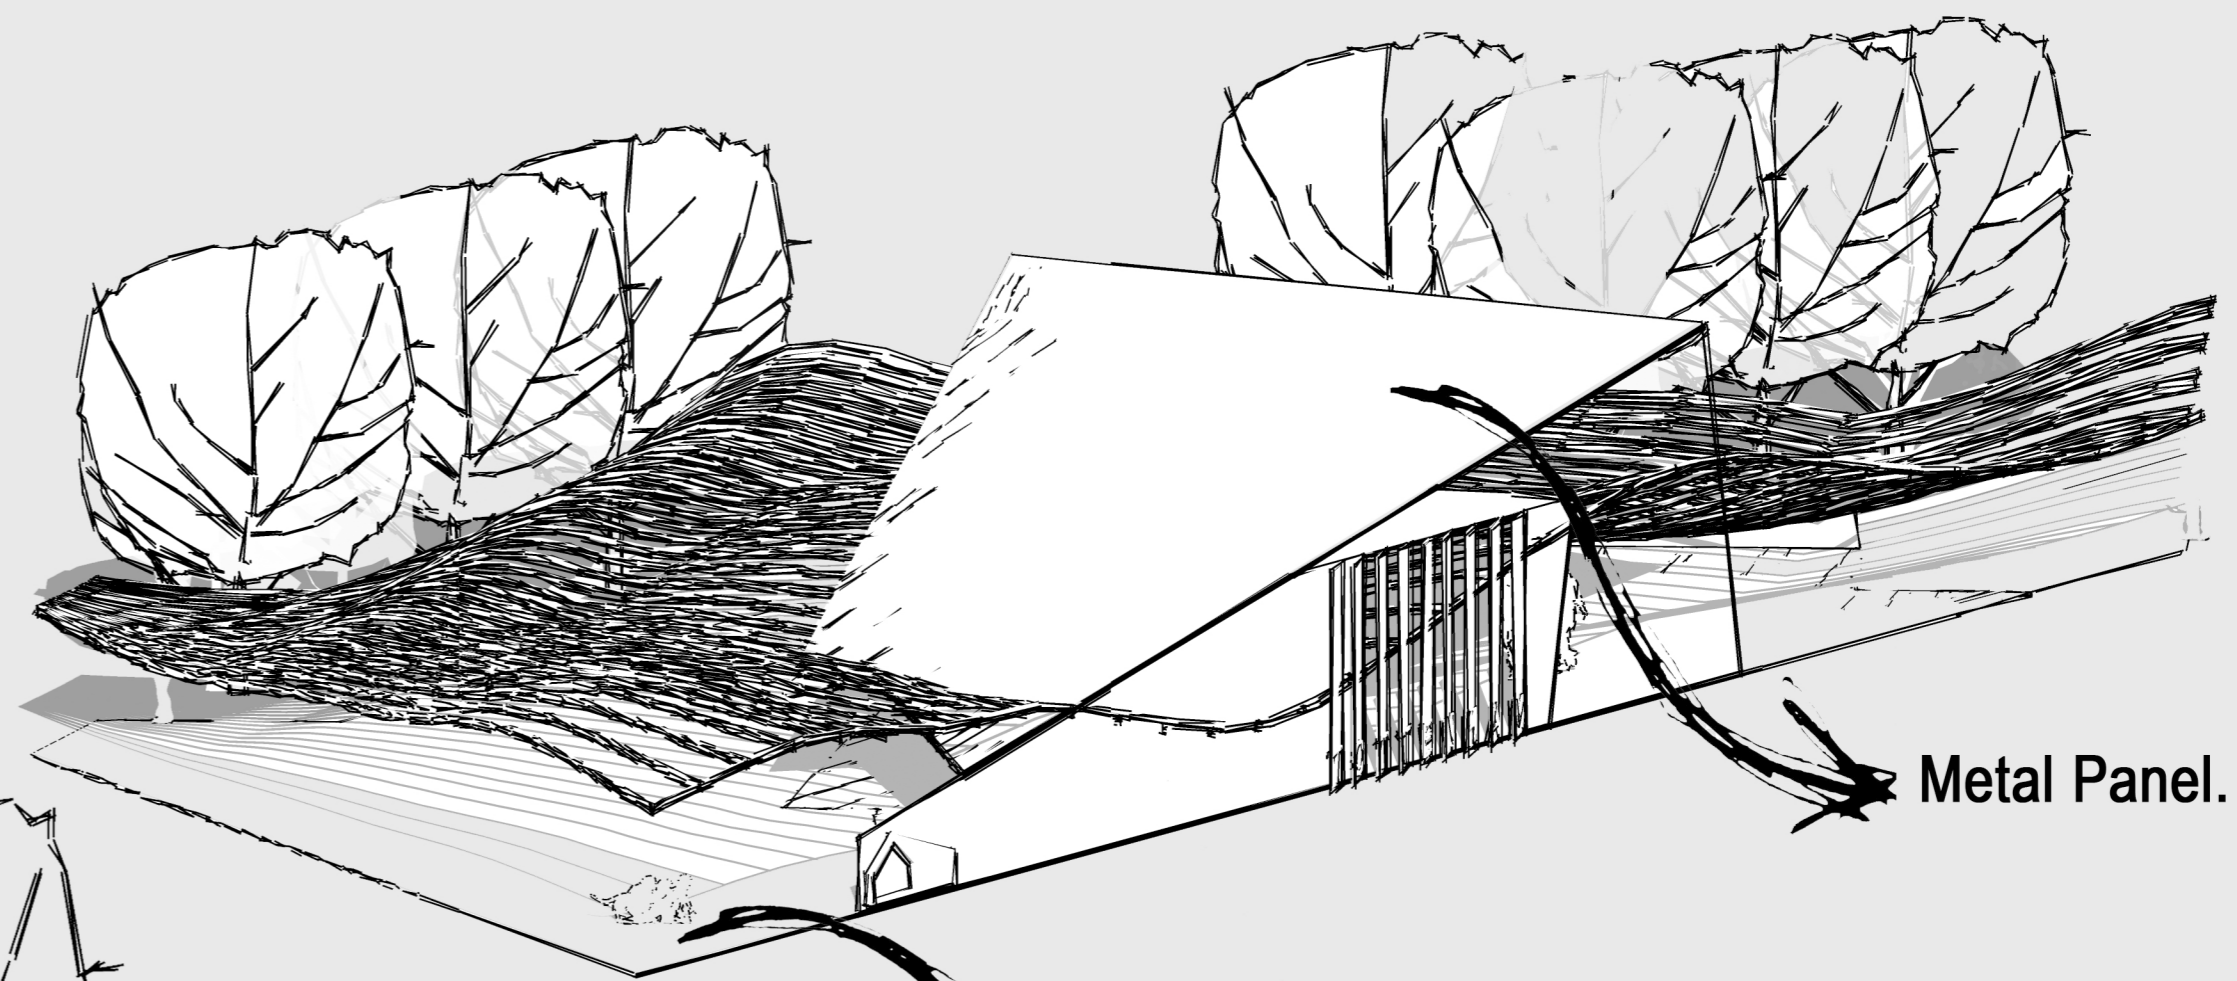

Old.

New.

Flow.

Nature.

Front.

Metal Panel.

Wood Frame
LED giant Pendant
"Fixture".

Green
community spaces.

Metal Panel.

Top.

Rear.