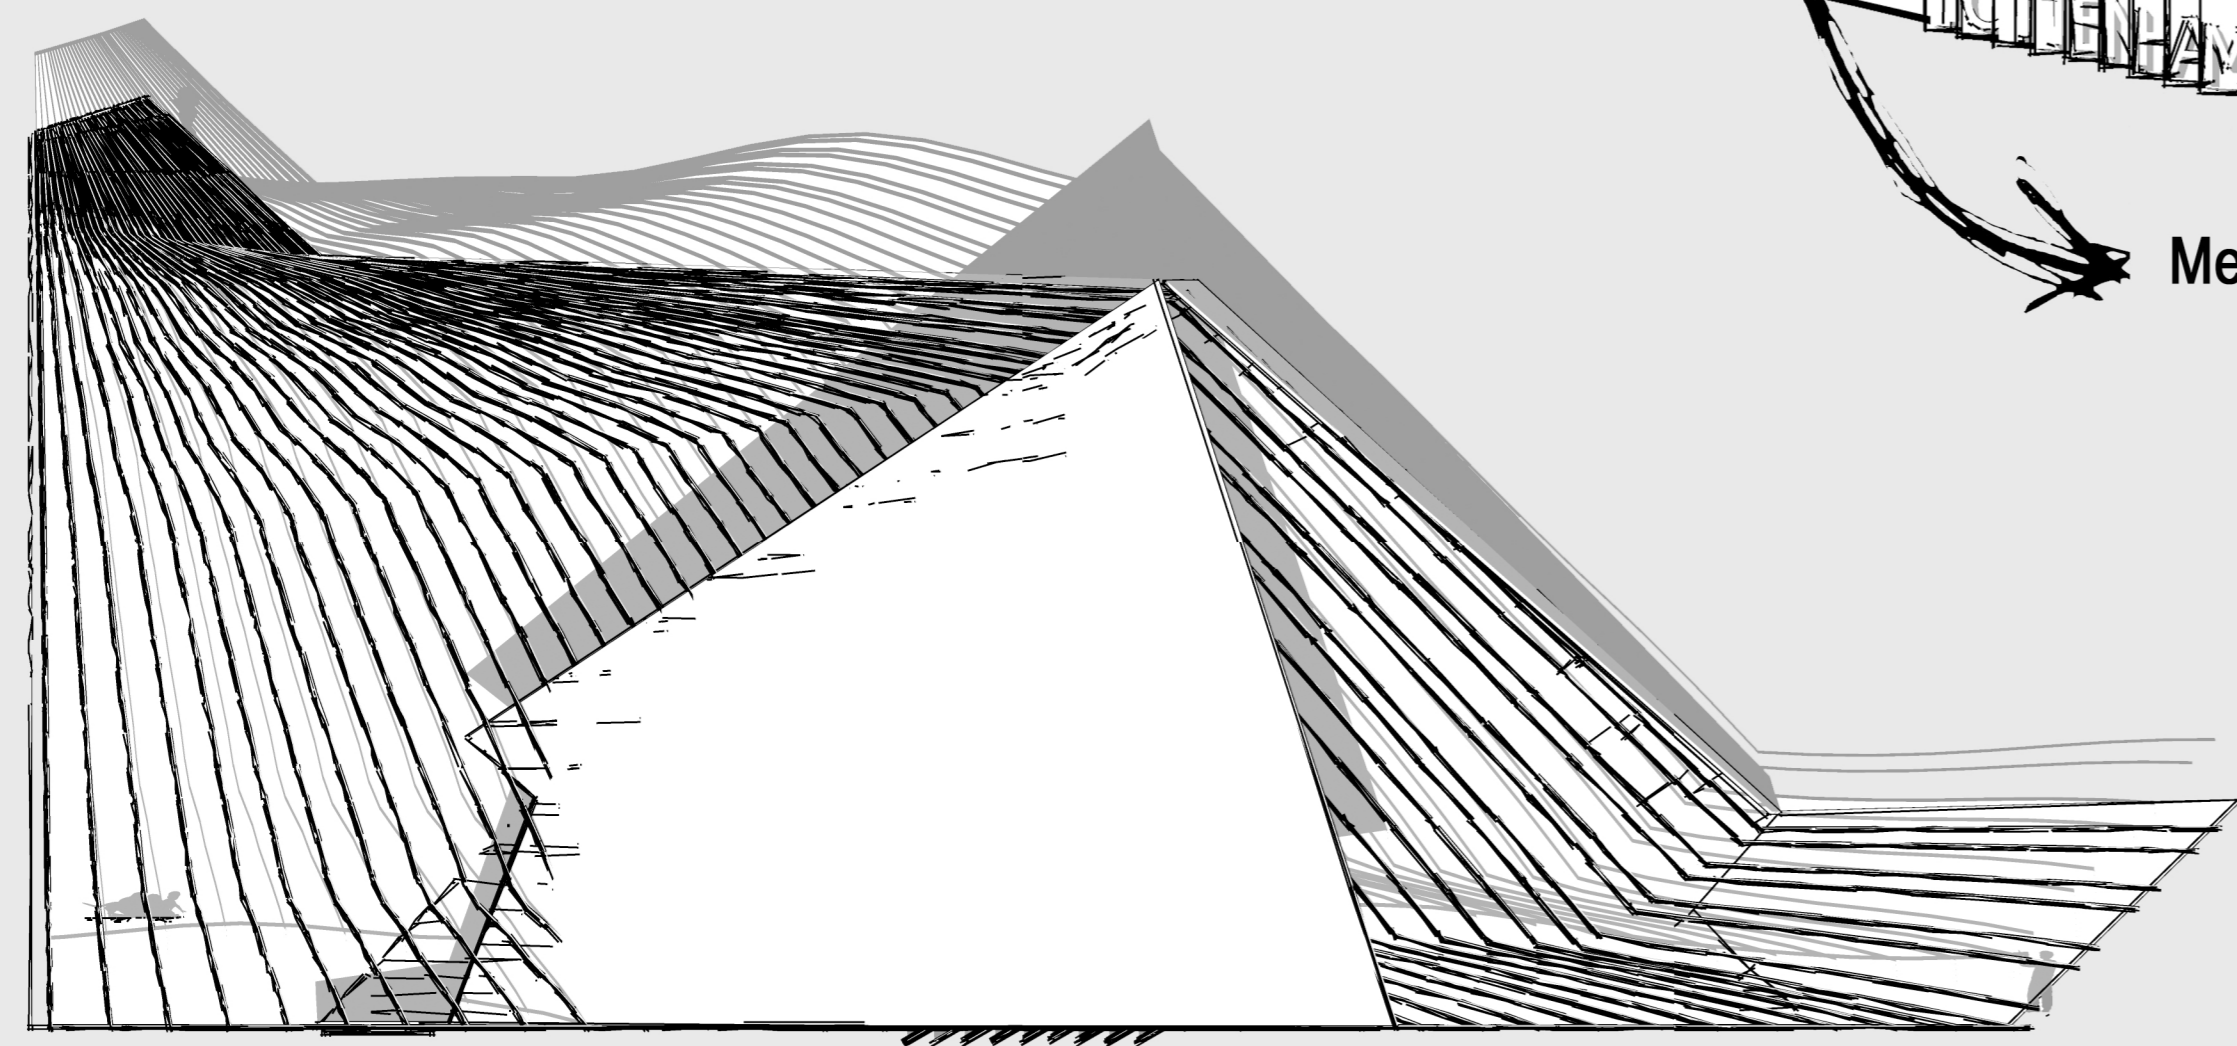

Old.

New.

Flow.

Nature.

Front.

Metal Panel.

Wood Frame
LED giant Pendant
"Fixture".

Green
community spaces.

Metal Panel.

Top.

Rear.