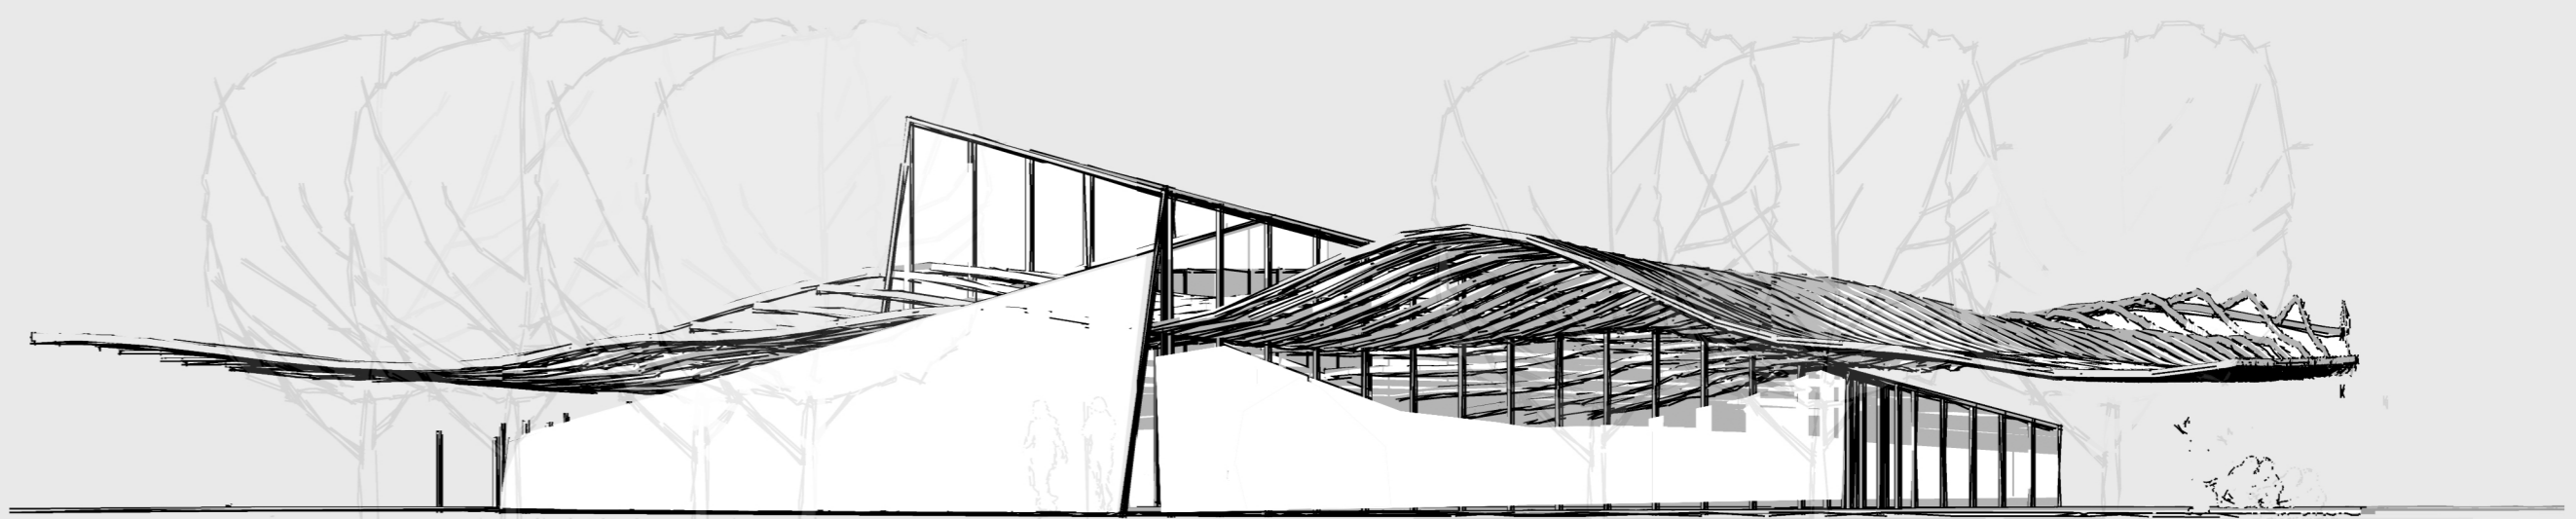

Old.

New.

Flow.

Nature.

Front.

Metal Panel.

Wood Frame
LED giant Pendant
"Fixture".

Green
community spaces.

Metal Panel.

Top.

Rear.