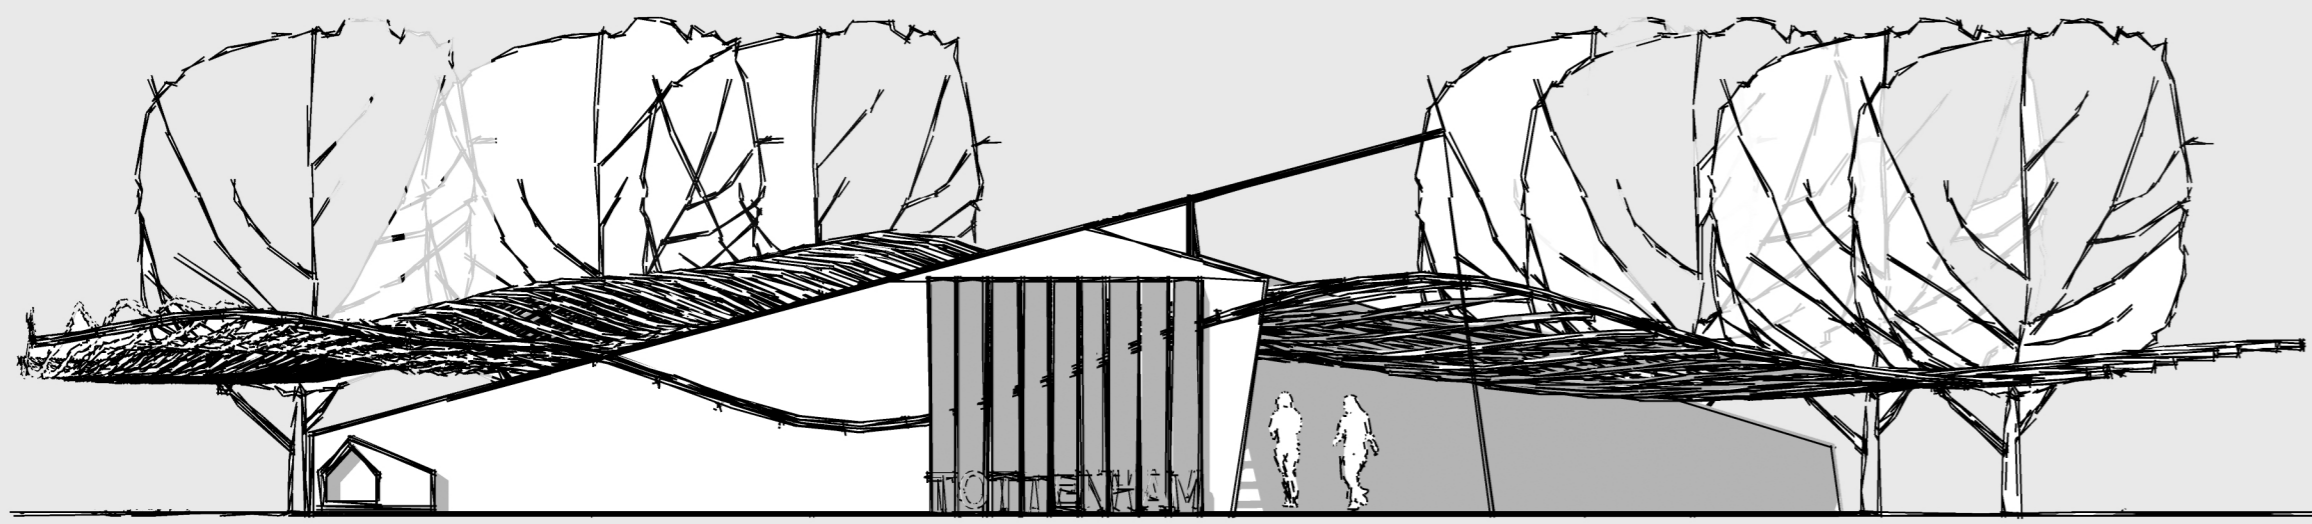

Old.

New.

Flow.

Nature.

Front.

Metal Panel.

Wood Frame
LED giant Pendant
"Fixture".

Green
community spaces.

Metal Panel.

Top.

Rear.