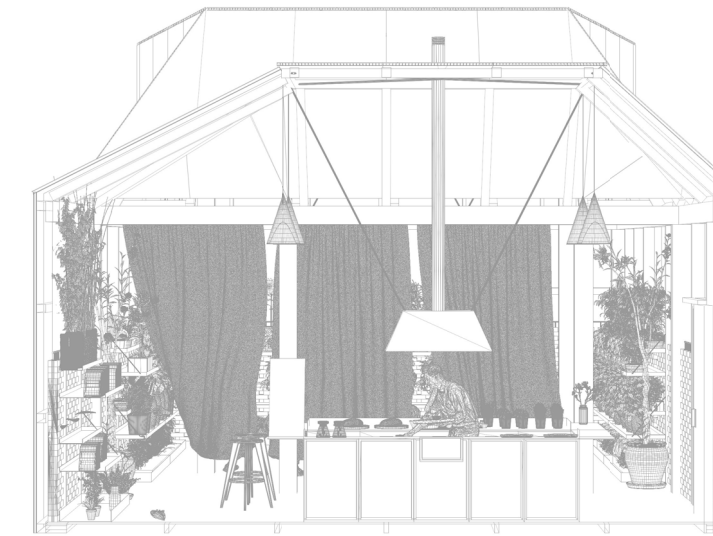

IL TENDONE, or "The Big Tent", is our proposal for the Tottenham Pavilion.

The key design elements of our proposal are:

- Easy to build by volunteers. The structure is formed of wooden beams and columns of standard size sections with addition of steel rods where required. Each portion of the pavilion can be build flat on the floor and then lifted up and easily assembled.

- Cheap and reusable. For the majority of the elements we use standard wood sections and lengths that don't need to be cut so that they can be reused once the pavilion has been dismantled.

"The Tent" skin is made out of polycarbonate sheets, as this is a light and cheap material, easy to manage during installation.

For security and light control we have added internal screens made of structural bricks stacked on top of each other without mortar (so they will be easy to dismount and reuse). The bricks are mechanically fixed with metal bars, recycled pipes, or anything else that can be found on a skip-yard that will fit the purpose.

The floor is made of concrete paver laid without mortar on a wood panel base that spans between the bottom beams. Water and electricity services can run in the void below the floor.

"The Big Tent" is composed of three parts that can be build at different times if budget requires it with minor modifications.

This is a space for the community to come together and build together.

IL TENDONE

Cafe

C1

C2