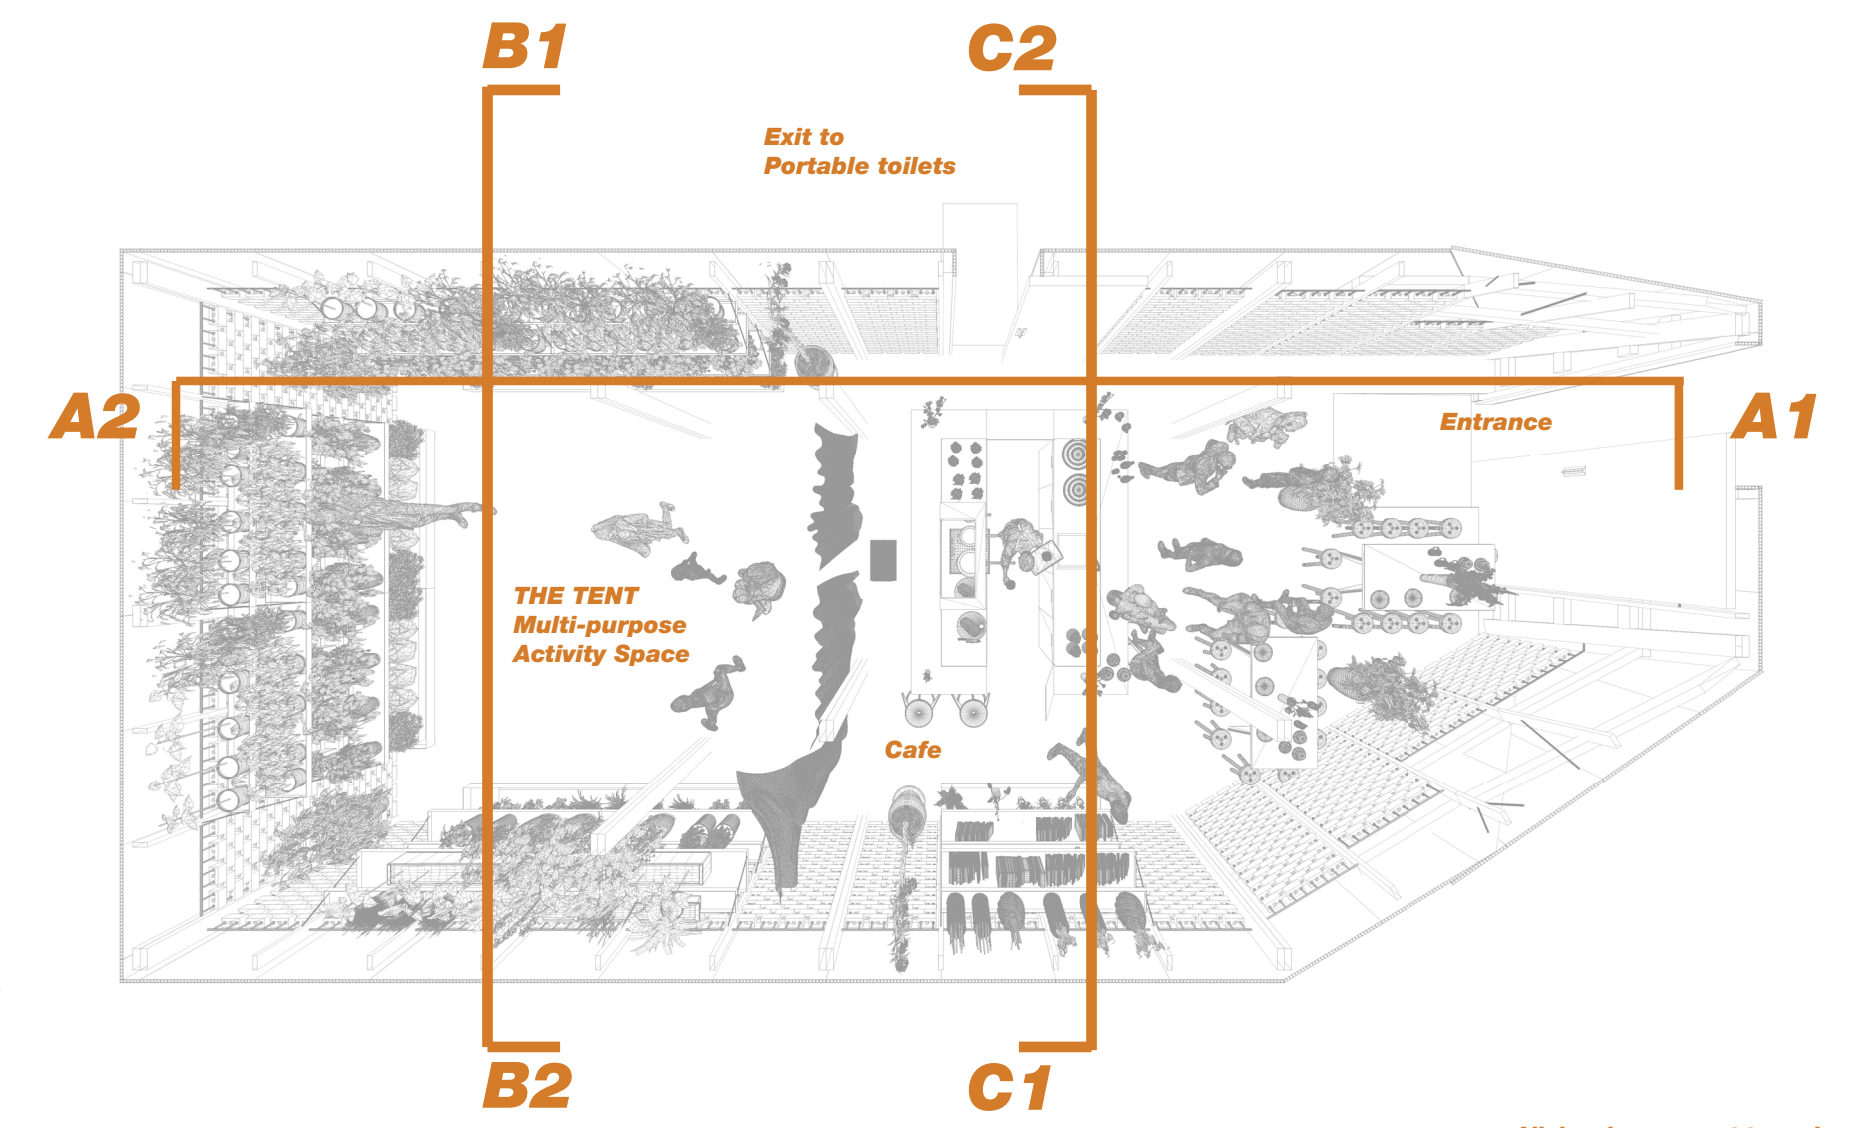

All drawings are not to scale