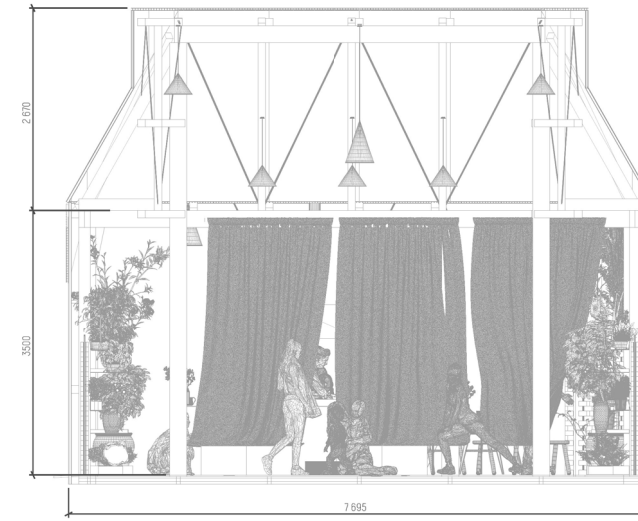

THE TENT
Multi-purpose
Activity Space

B1

B2

Cafe