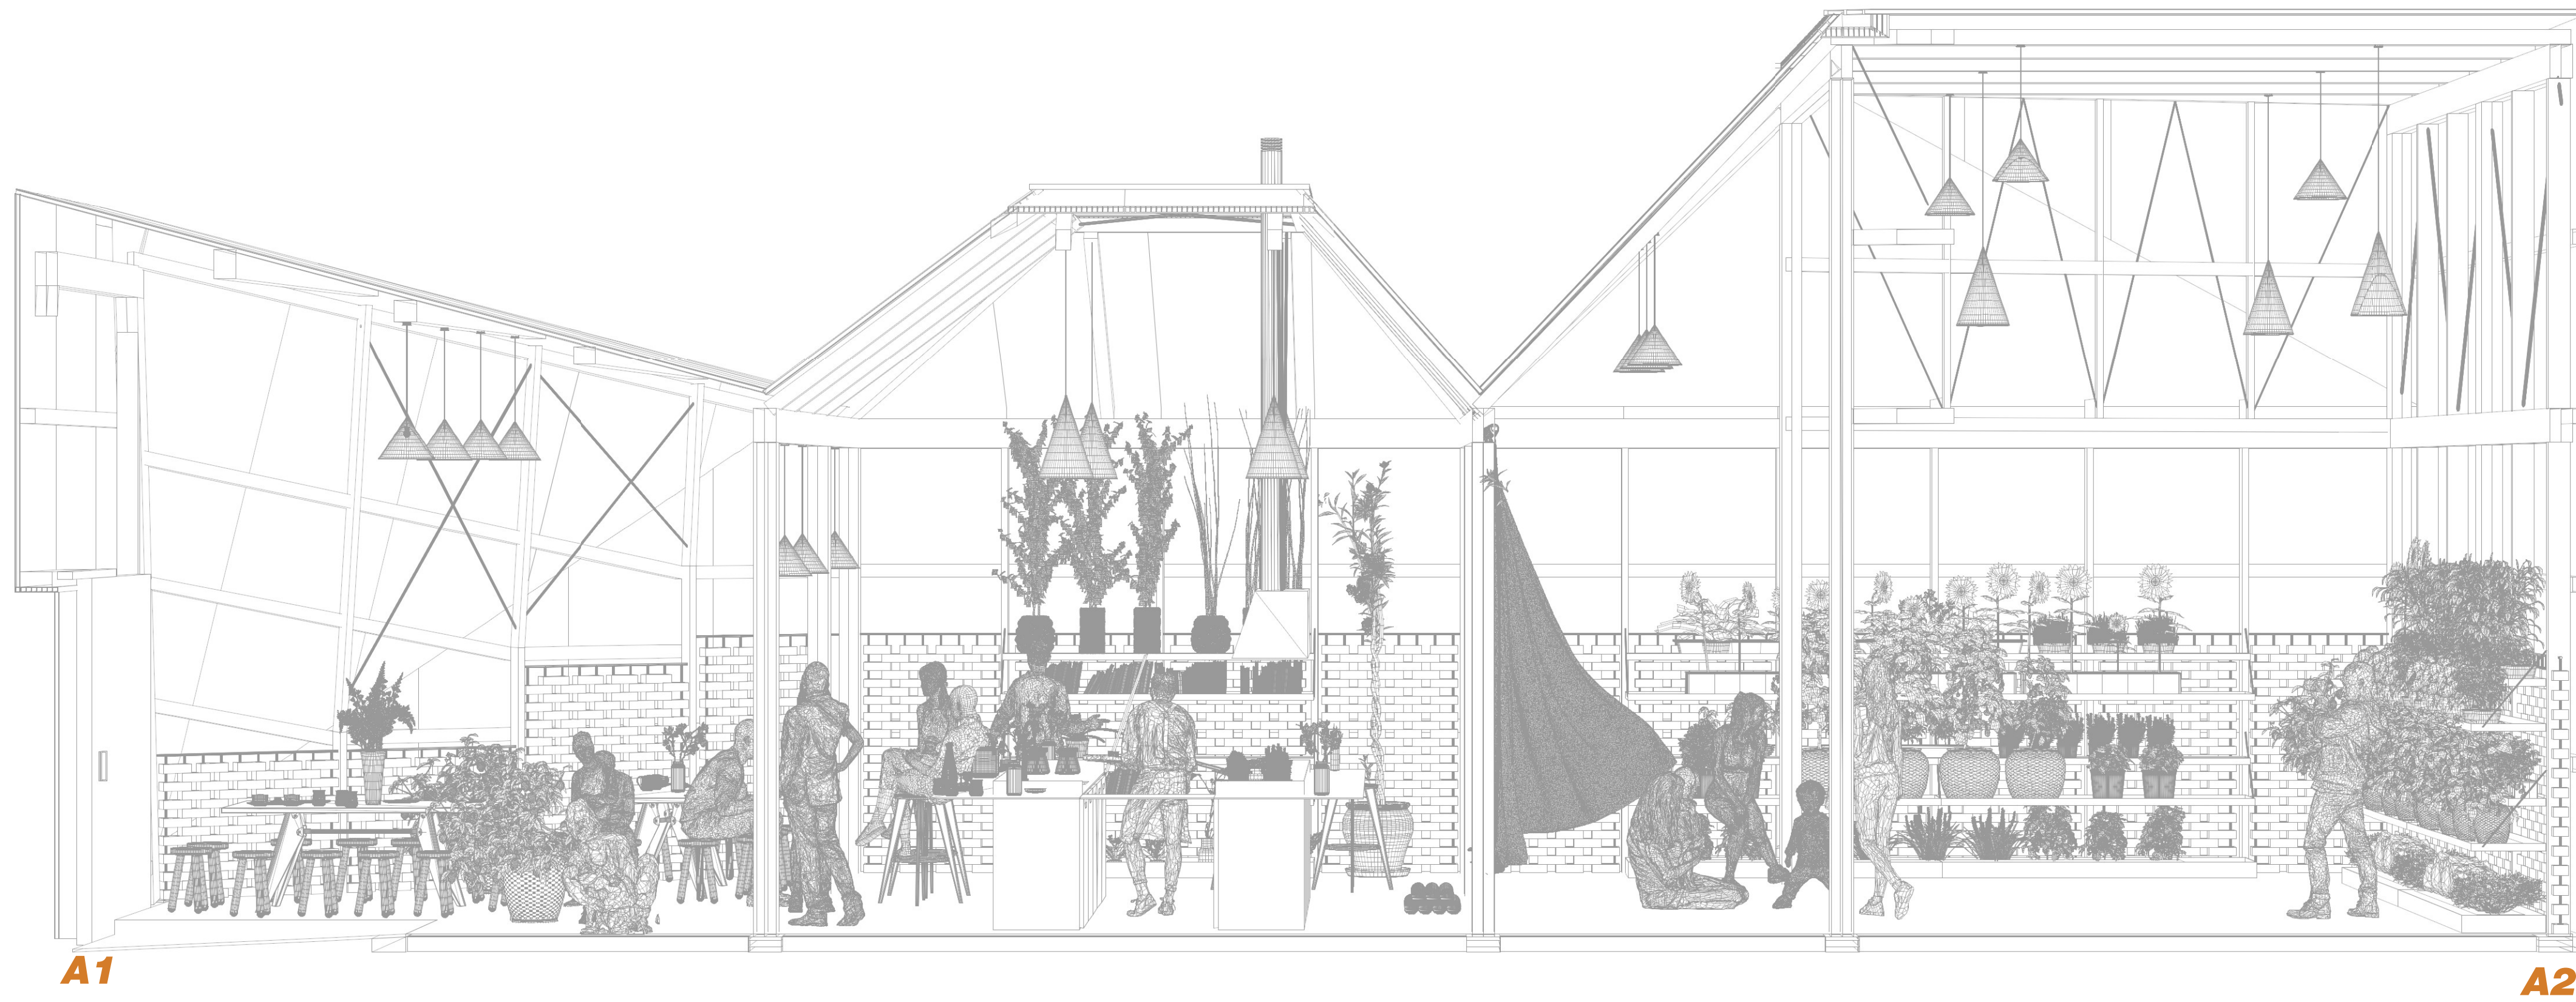

**Entrance/Meeting/
Small Groups Activity**

Cafe

THE TENT
Multi-purpose
Activity Space

A1

A2