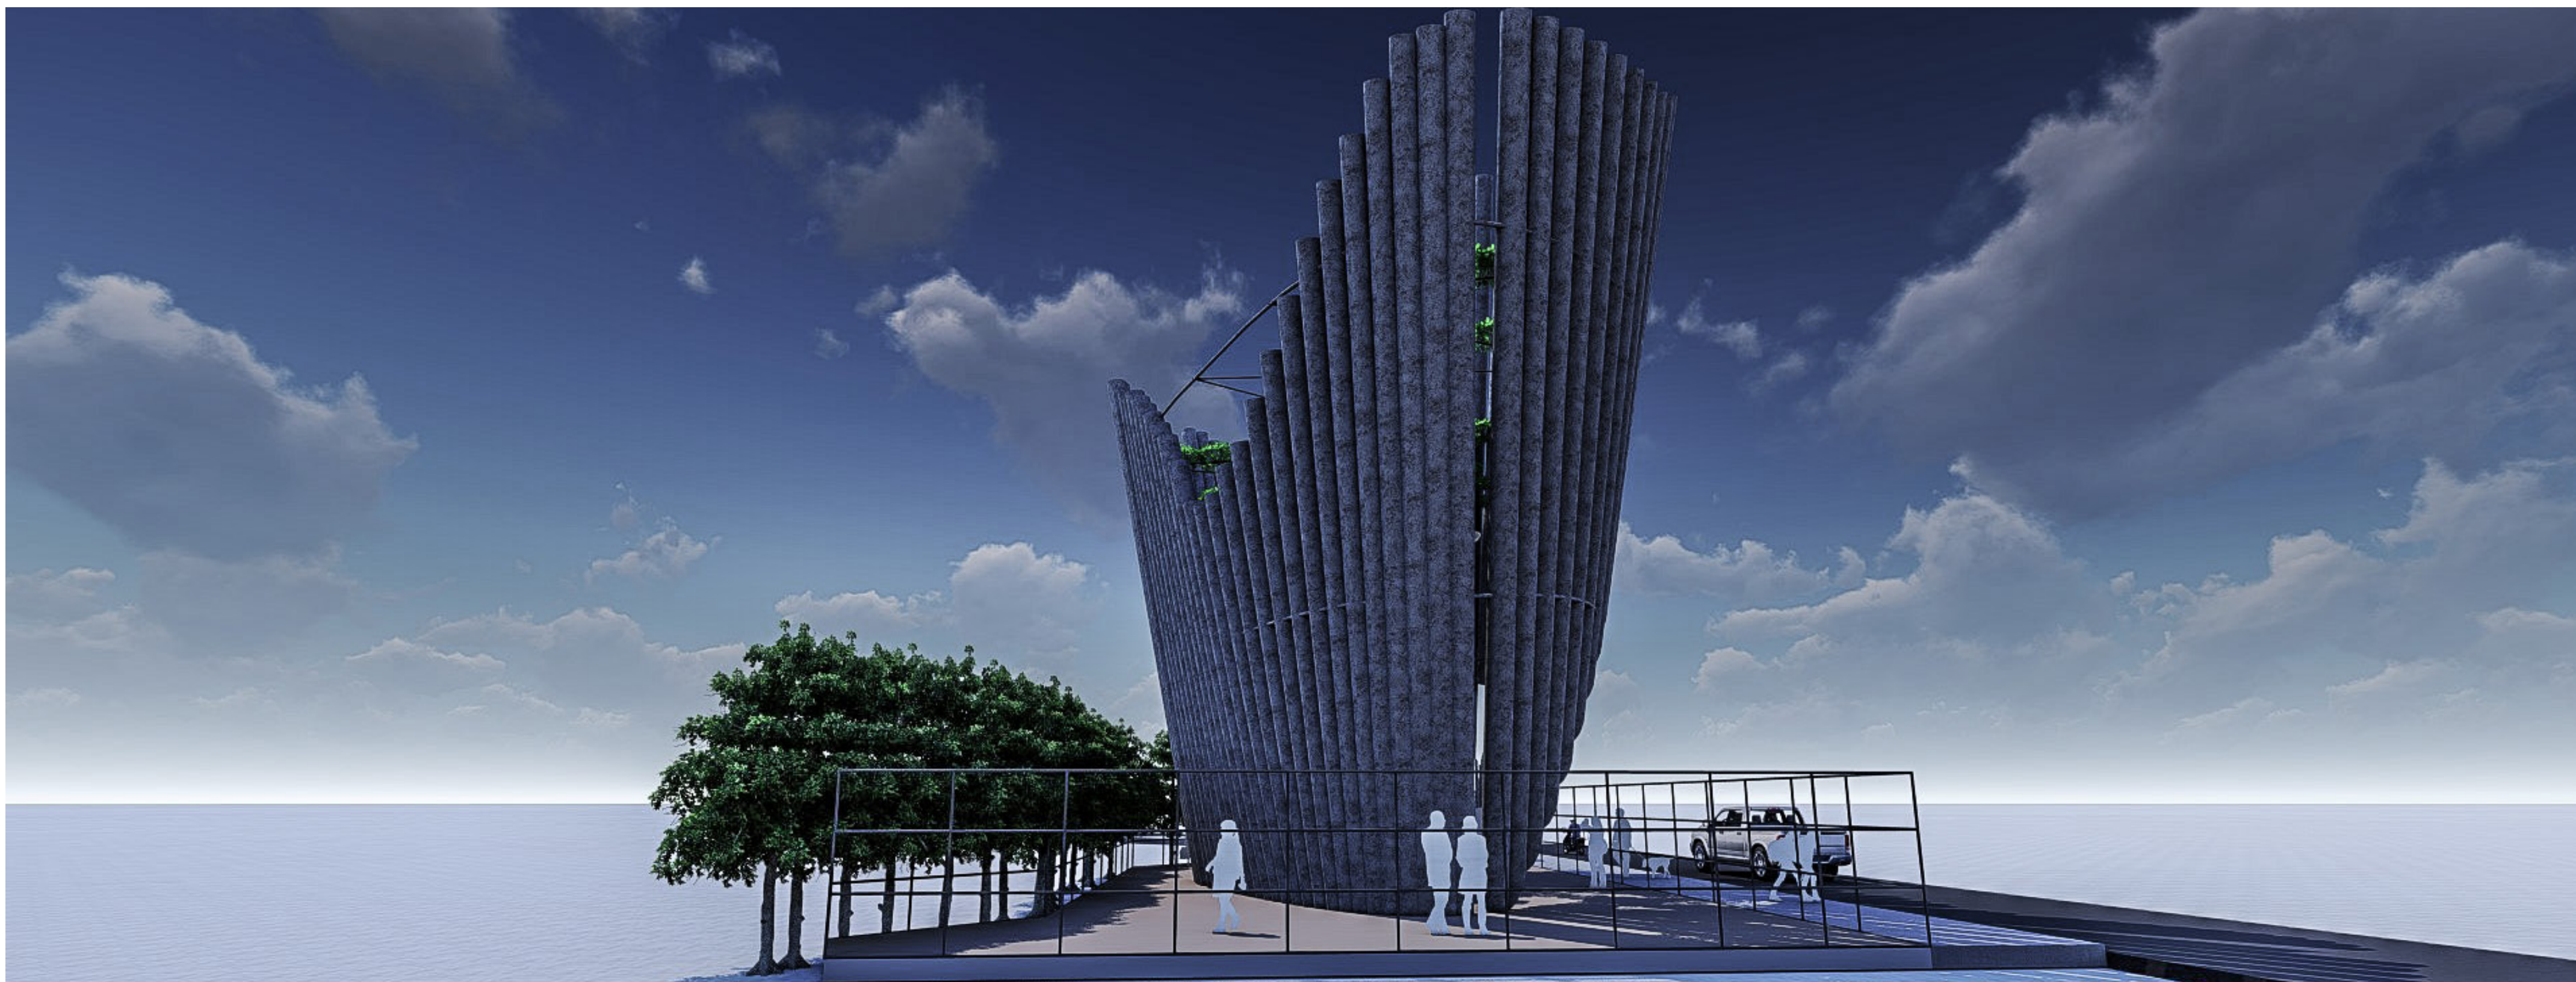

INDUSTRIAL NEST PAVILION

OPEN EXHIBITION SPACE

SITE LAYOUT - SCALE(1:100)

ELEVATION FROM CARA HOUSE DIRECTION. SCALE(1:100)

ELEVATION FROM EADE ROAD DIRECTION. SCALE(1:100)