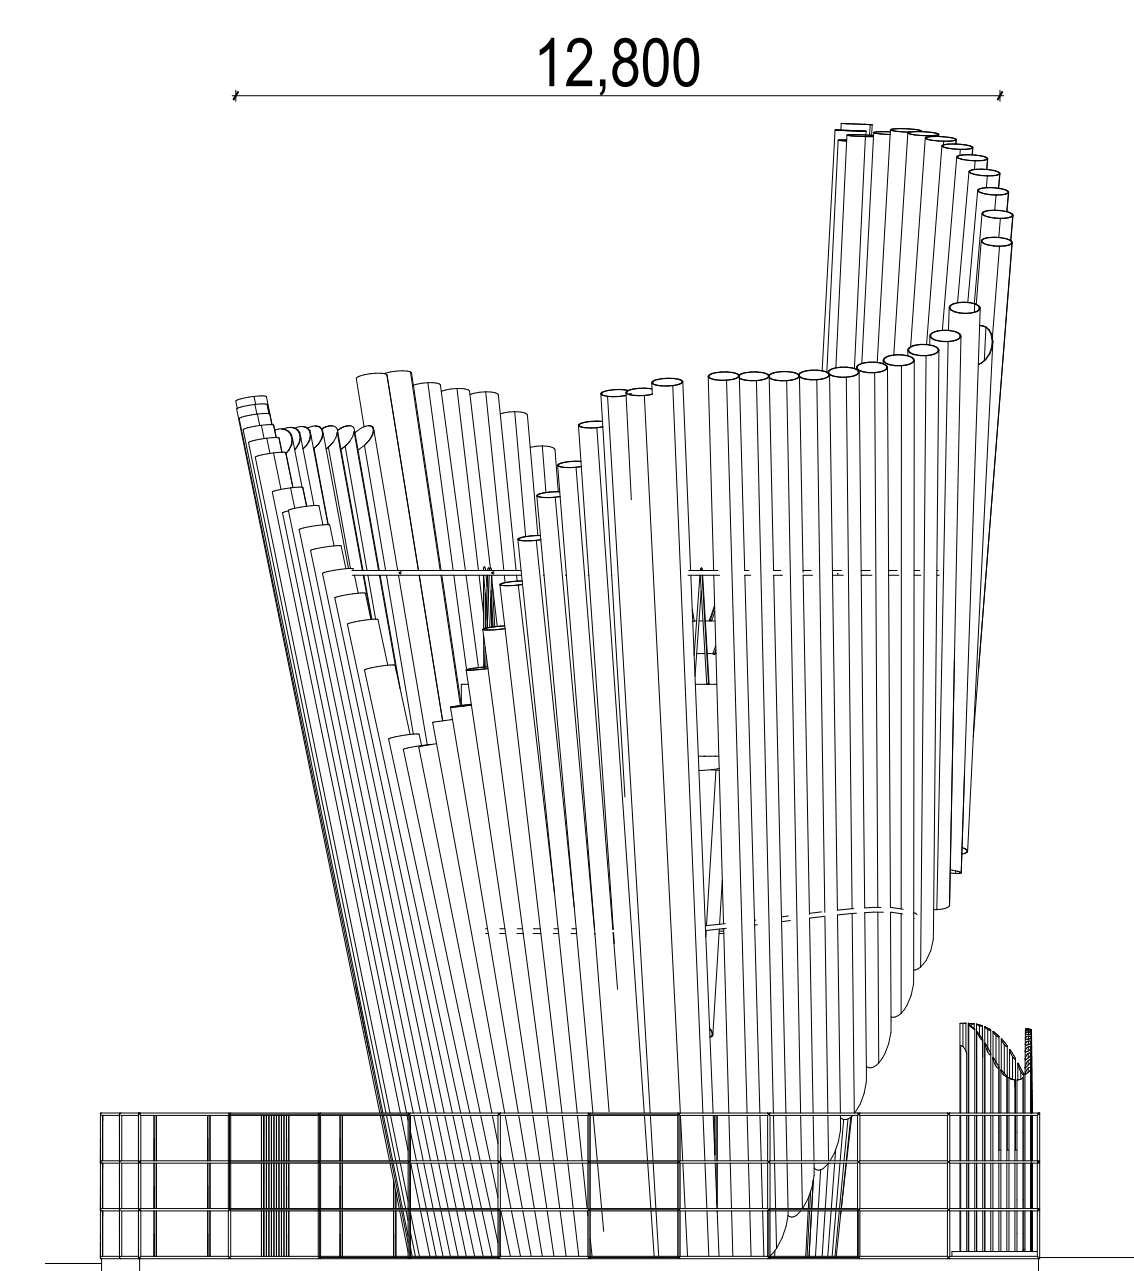

INDUSTRIAL NEST PAVILION

OPEN EXHIBITION SPACE

SITE LAYOUT - SCALE(1:100)

ELEVATION FROM CARA HOUSE DIRECTION. SCALE(1:100)

ELEVATION FROM EADE ROAD DIRECTION. SCALE(1:100)