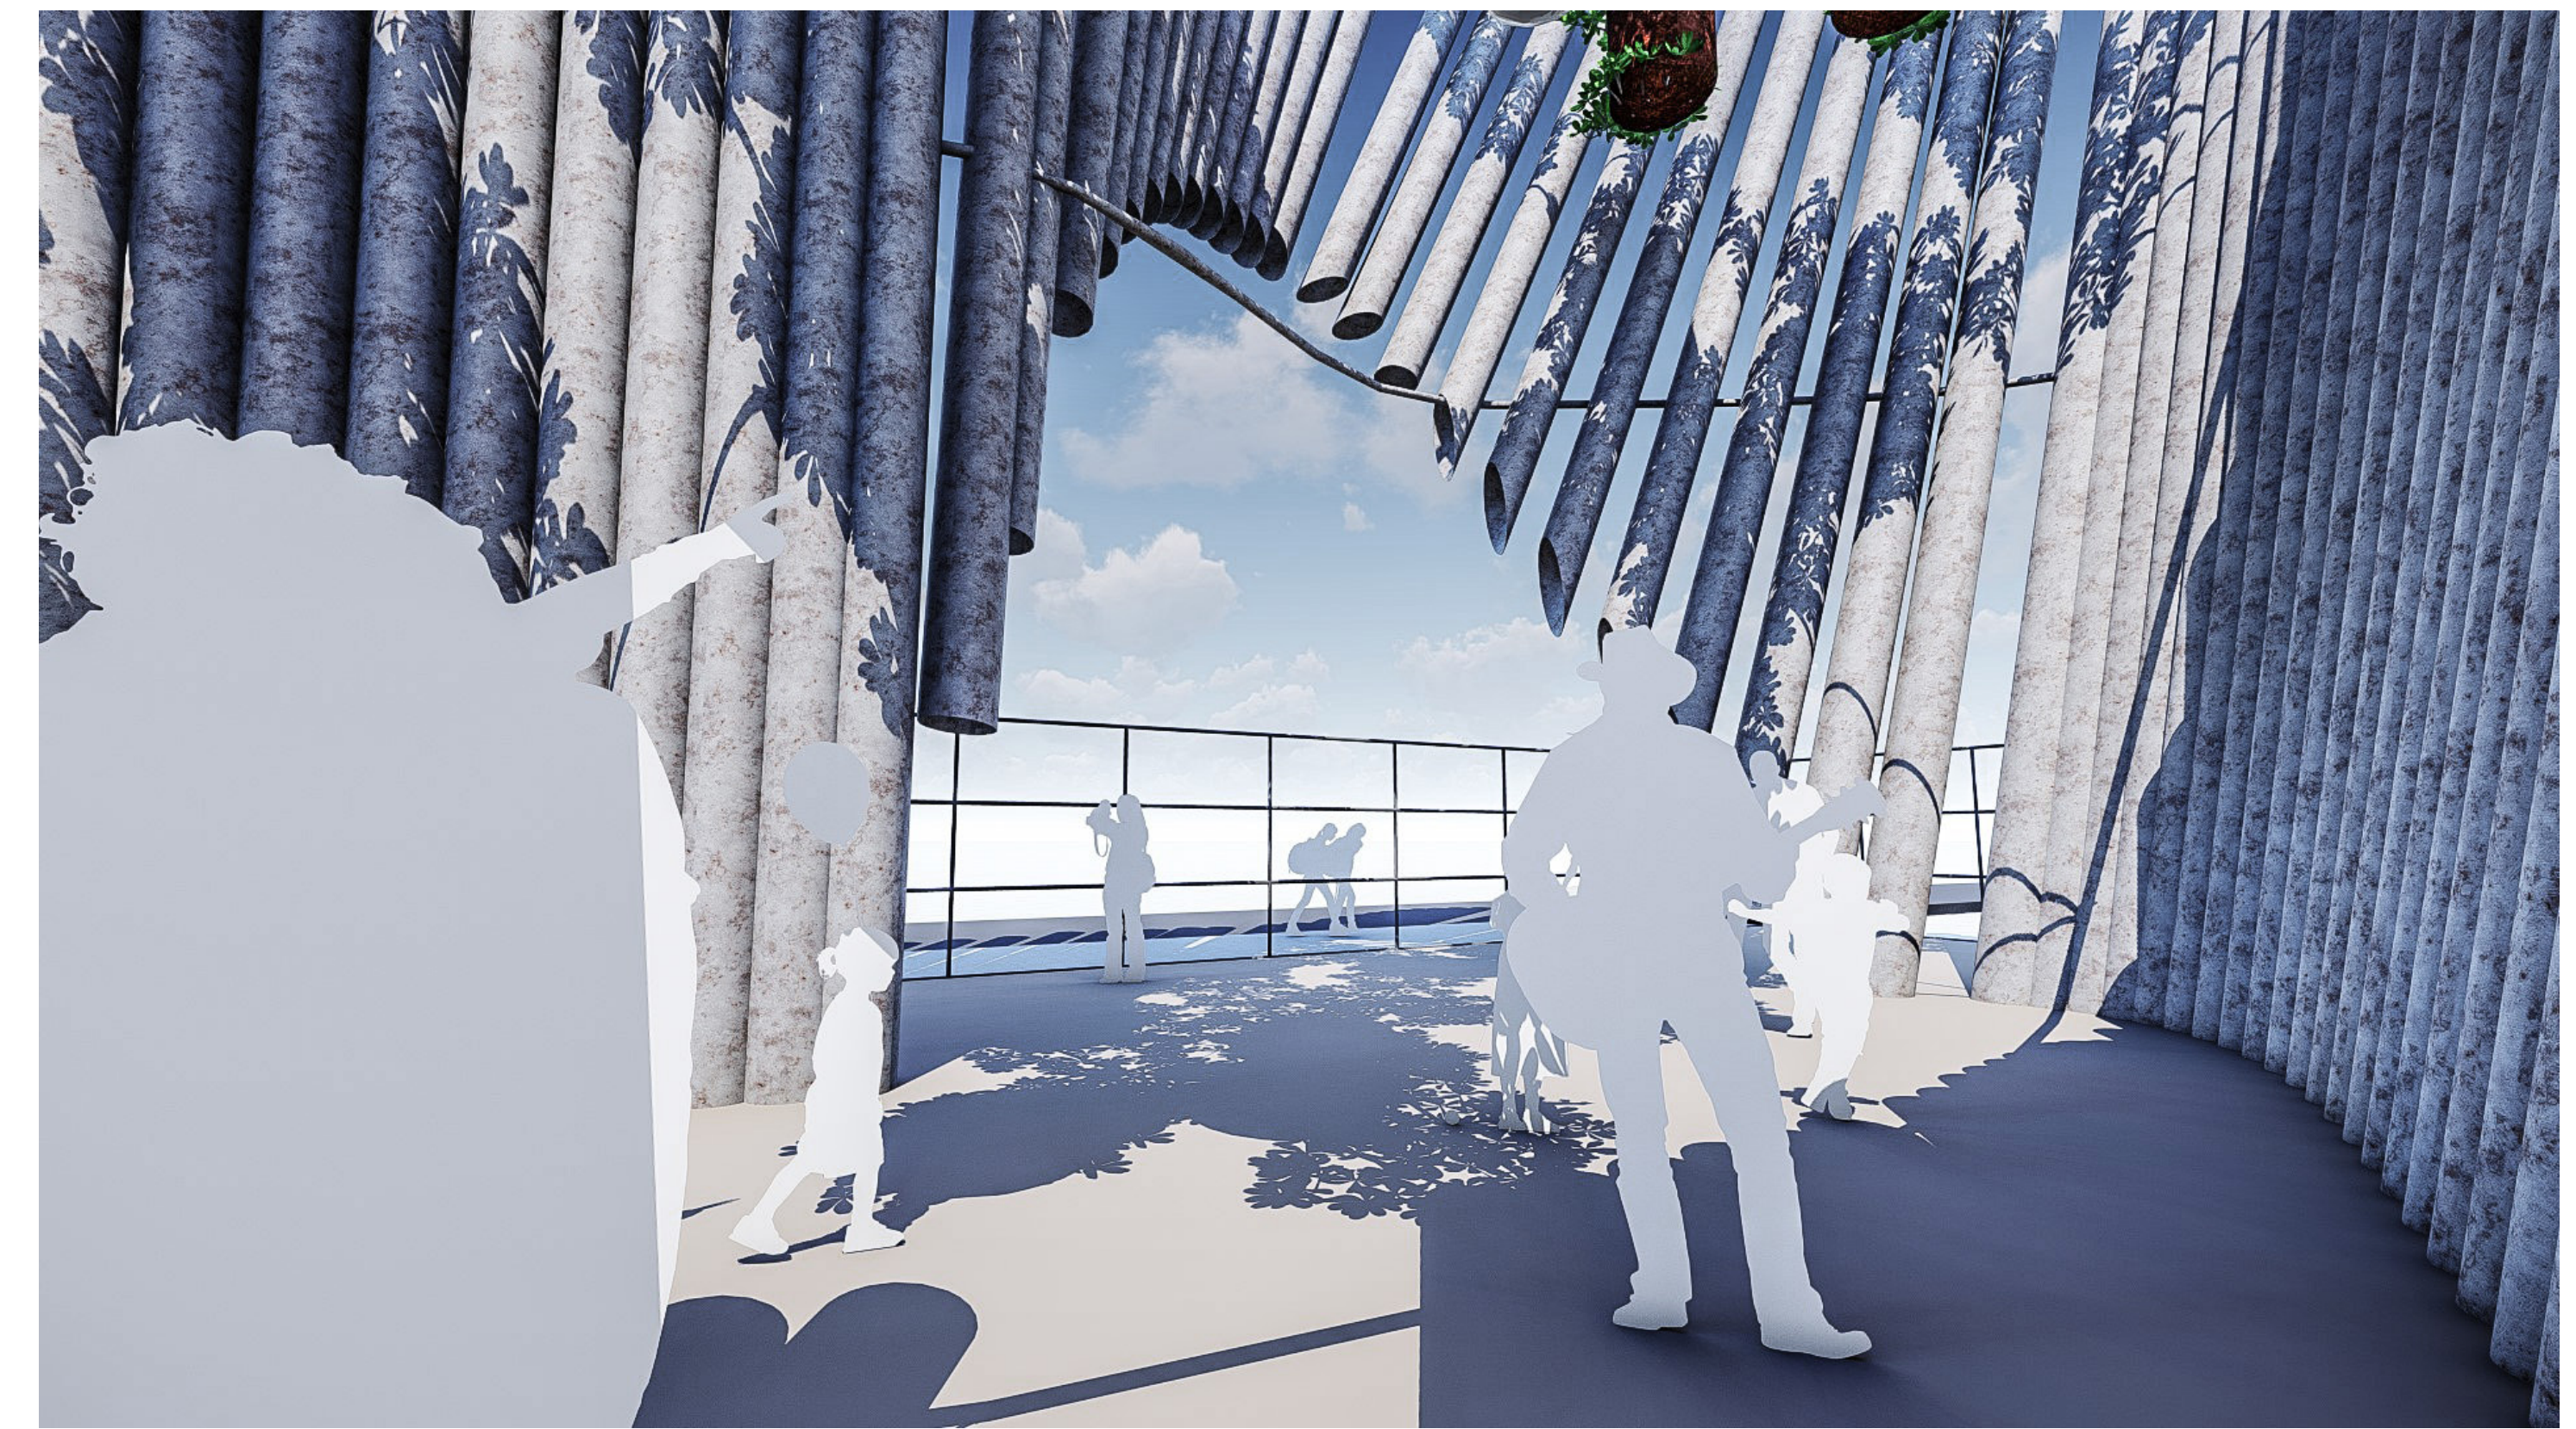

INDUSTRIAL NEST PAVILION

OPEN EXHIBITION SPACE

SITE LAYOUT - SCALE(1:100)

ELEVATION FROM CARA HOUSE DIRECTION. SCALE(1:100)

ELEVATION FROM EADE ROAD DIRECTION. SCALE(1:100)