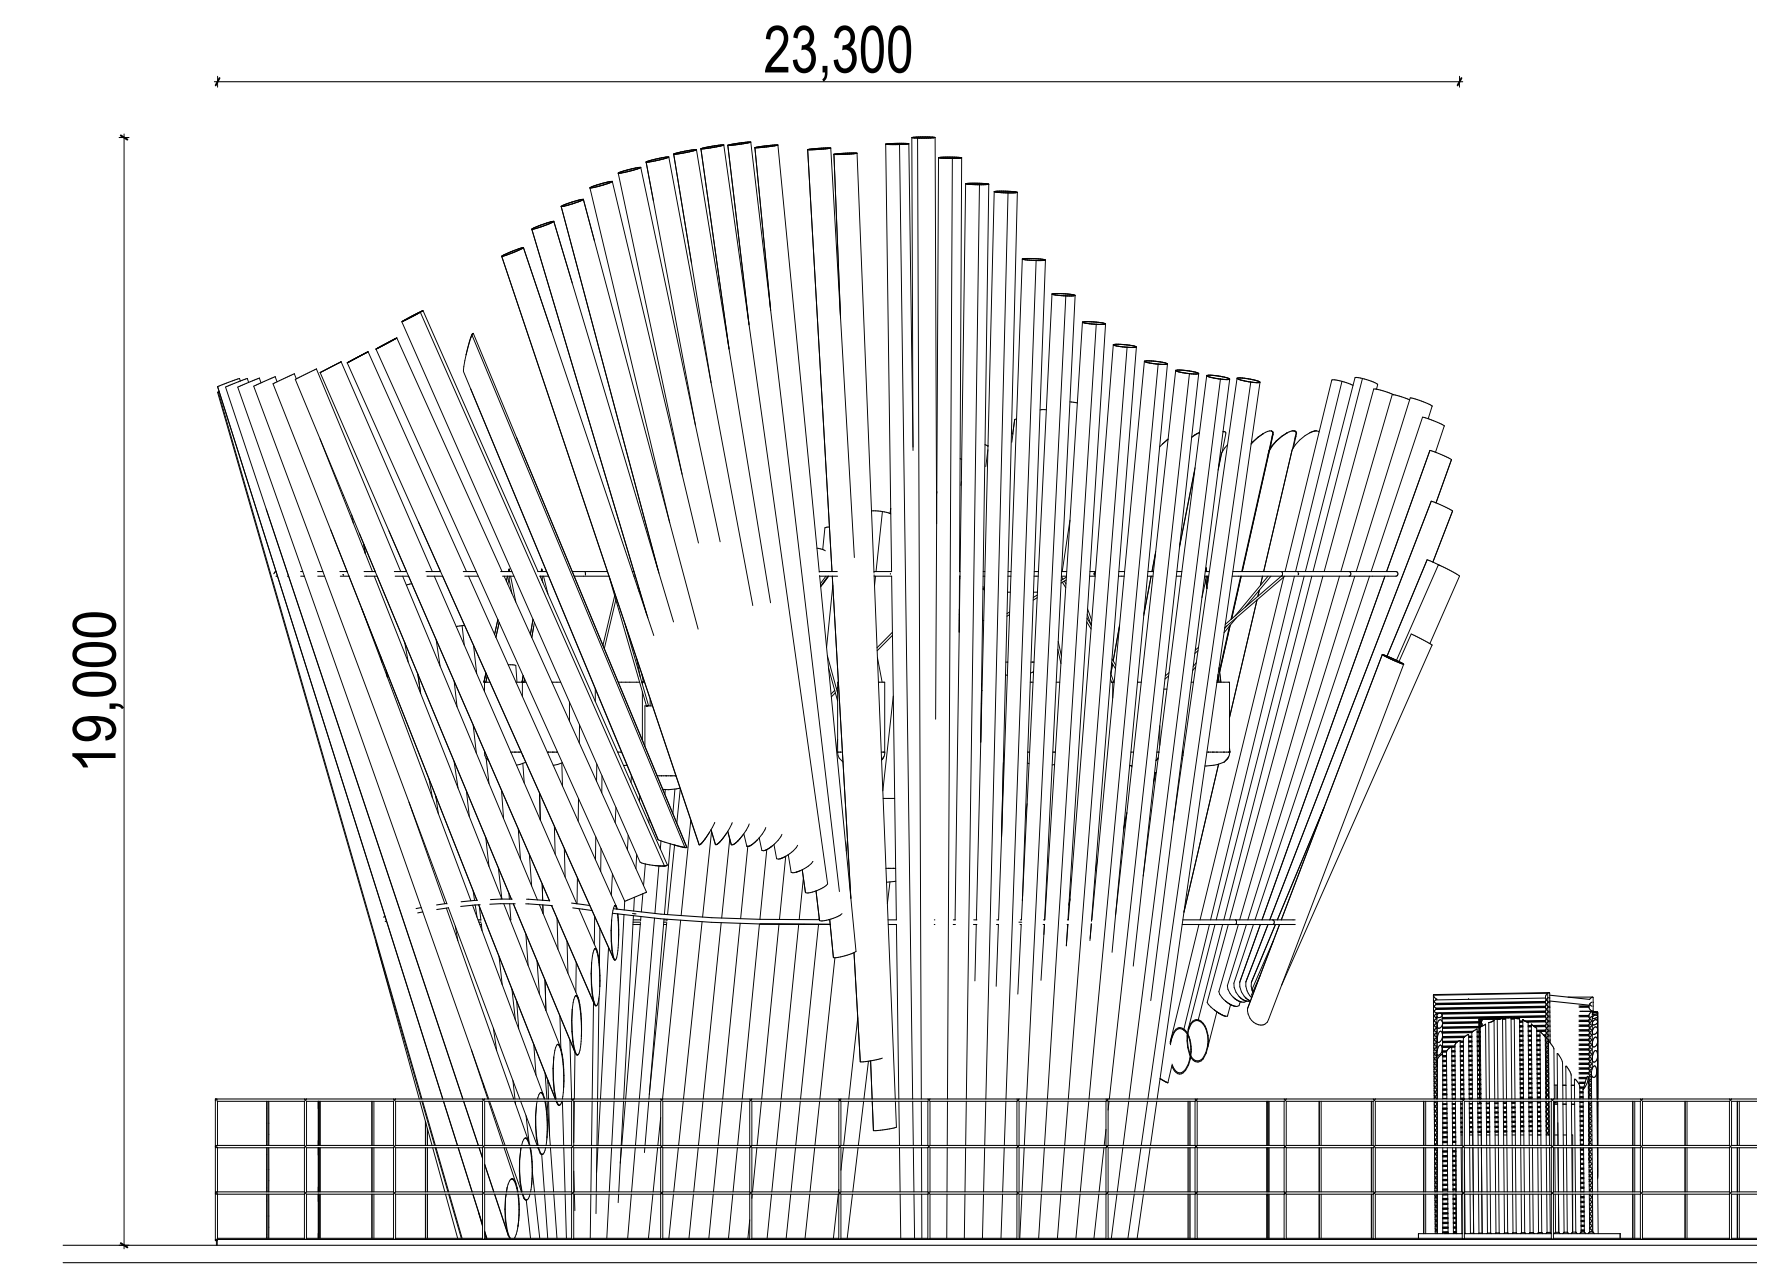

INDUSTRIAL NEST PAVILION

OPEN EXHIBITION SPACE

SITE LAYOUT - SCALE(1:100)

ELEVATION FROM CARA HOUSE DIRECTION. SCALE(1:100)

ELEVATION FROM EADE ROAD DIRECTION. SCALE(1:100)