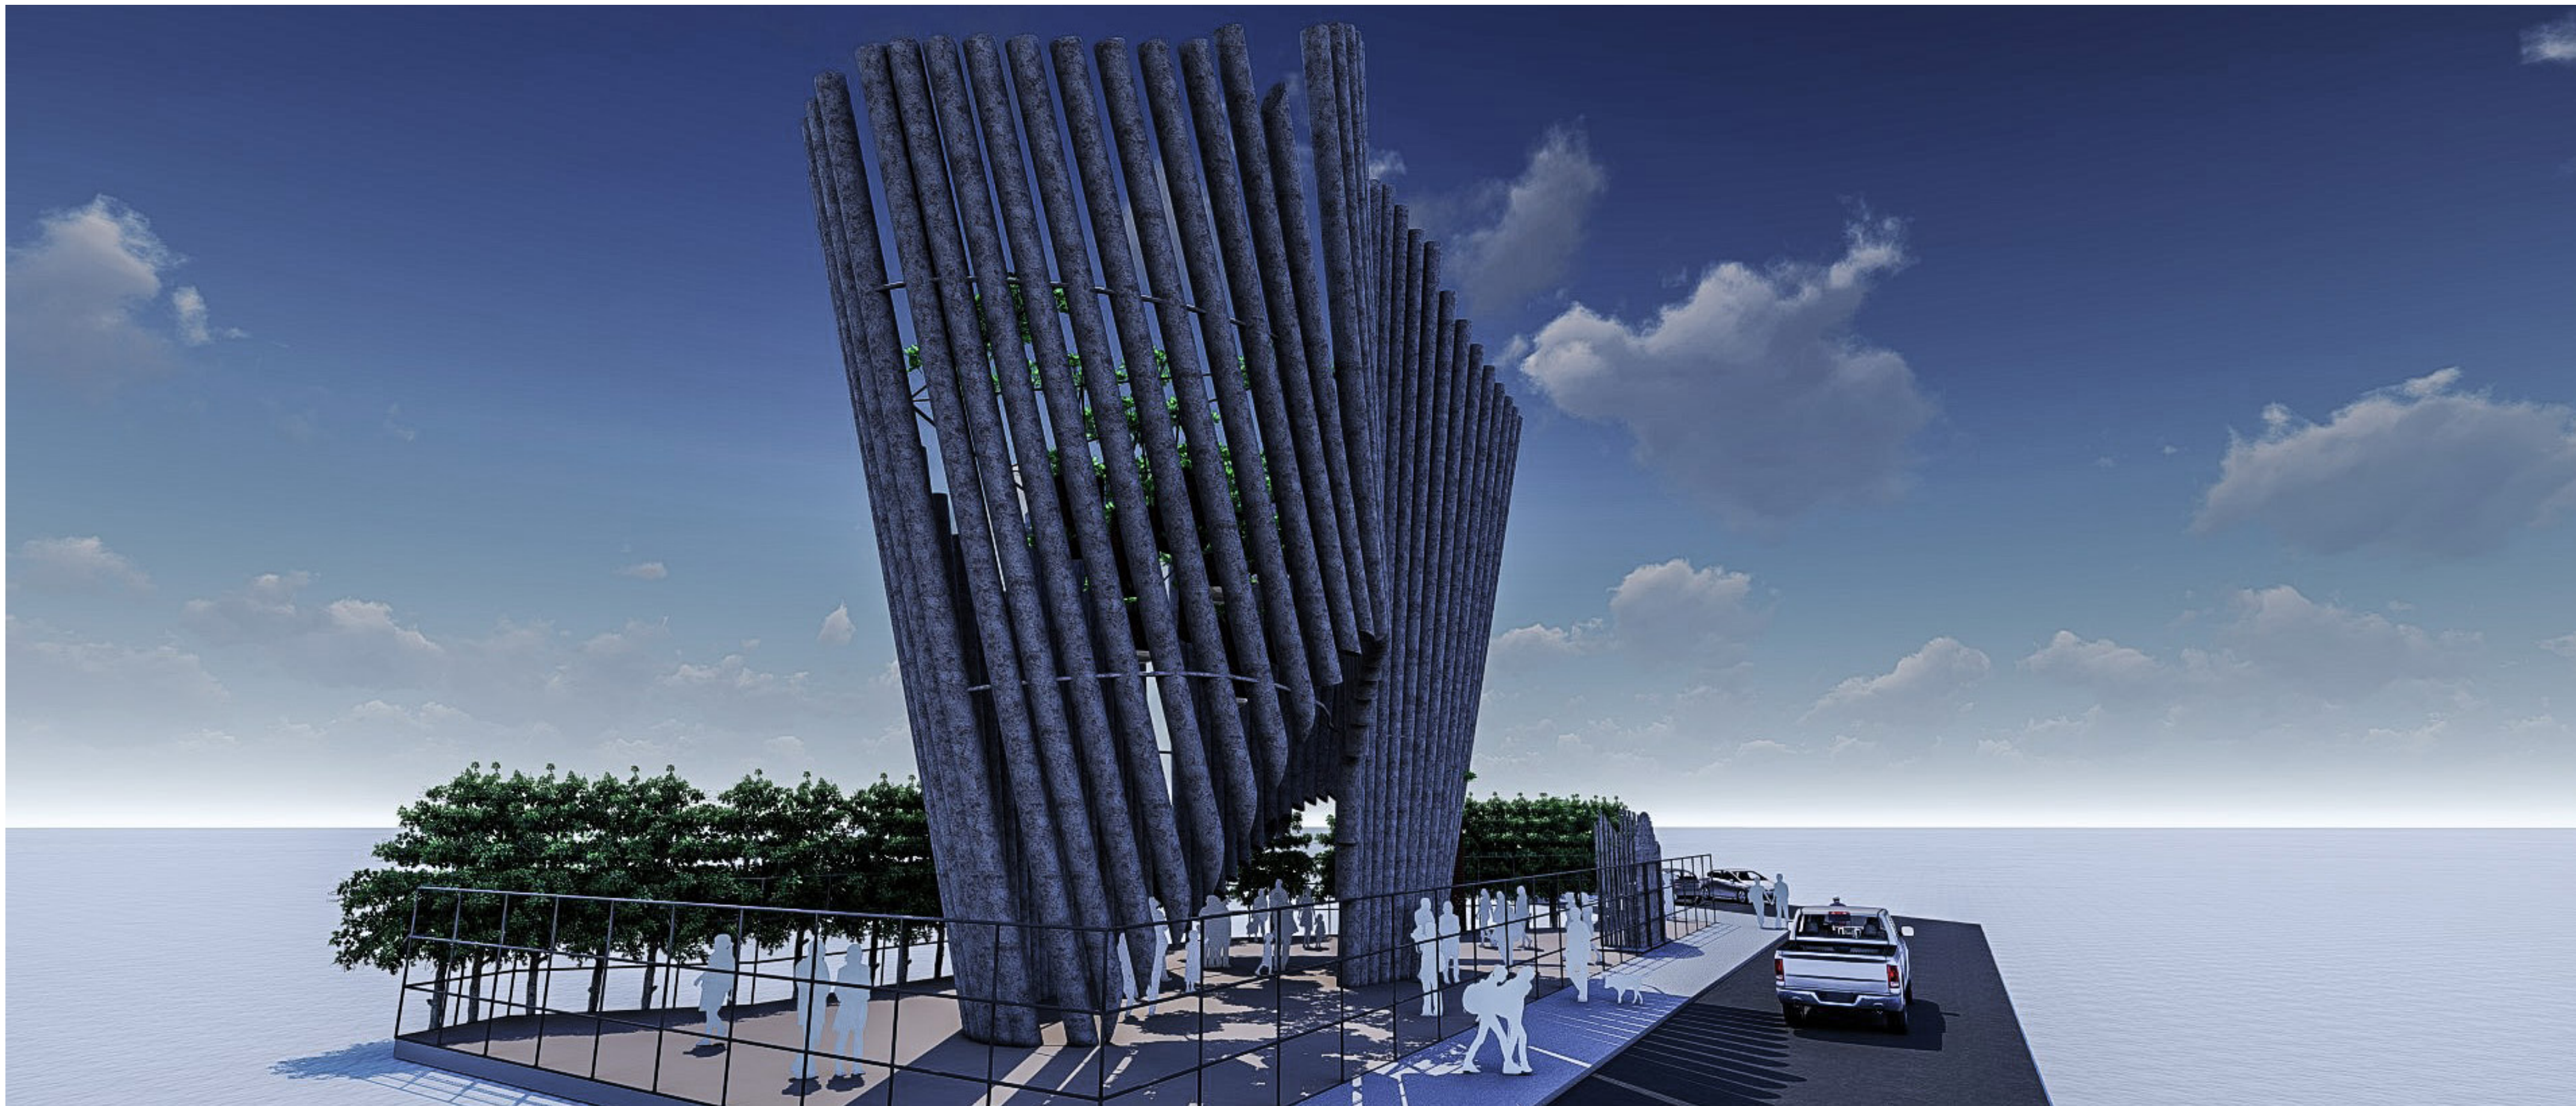

INDUSTRIAL NEST PAVILION

OPEN EXHIBITION SPACE

SITE LAYOUT - SCALE(1:100)

ELEVATION FROM CARA HOUSE DIRECTION. SCALE(1:100)

ELEVATION FROM EADE ROAD DIRECTION. SCALE(1:100)