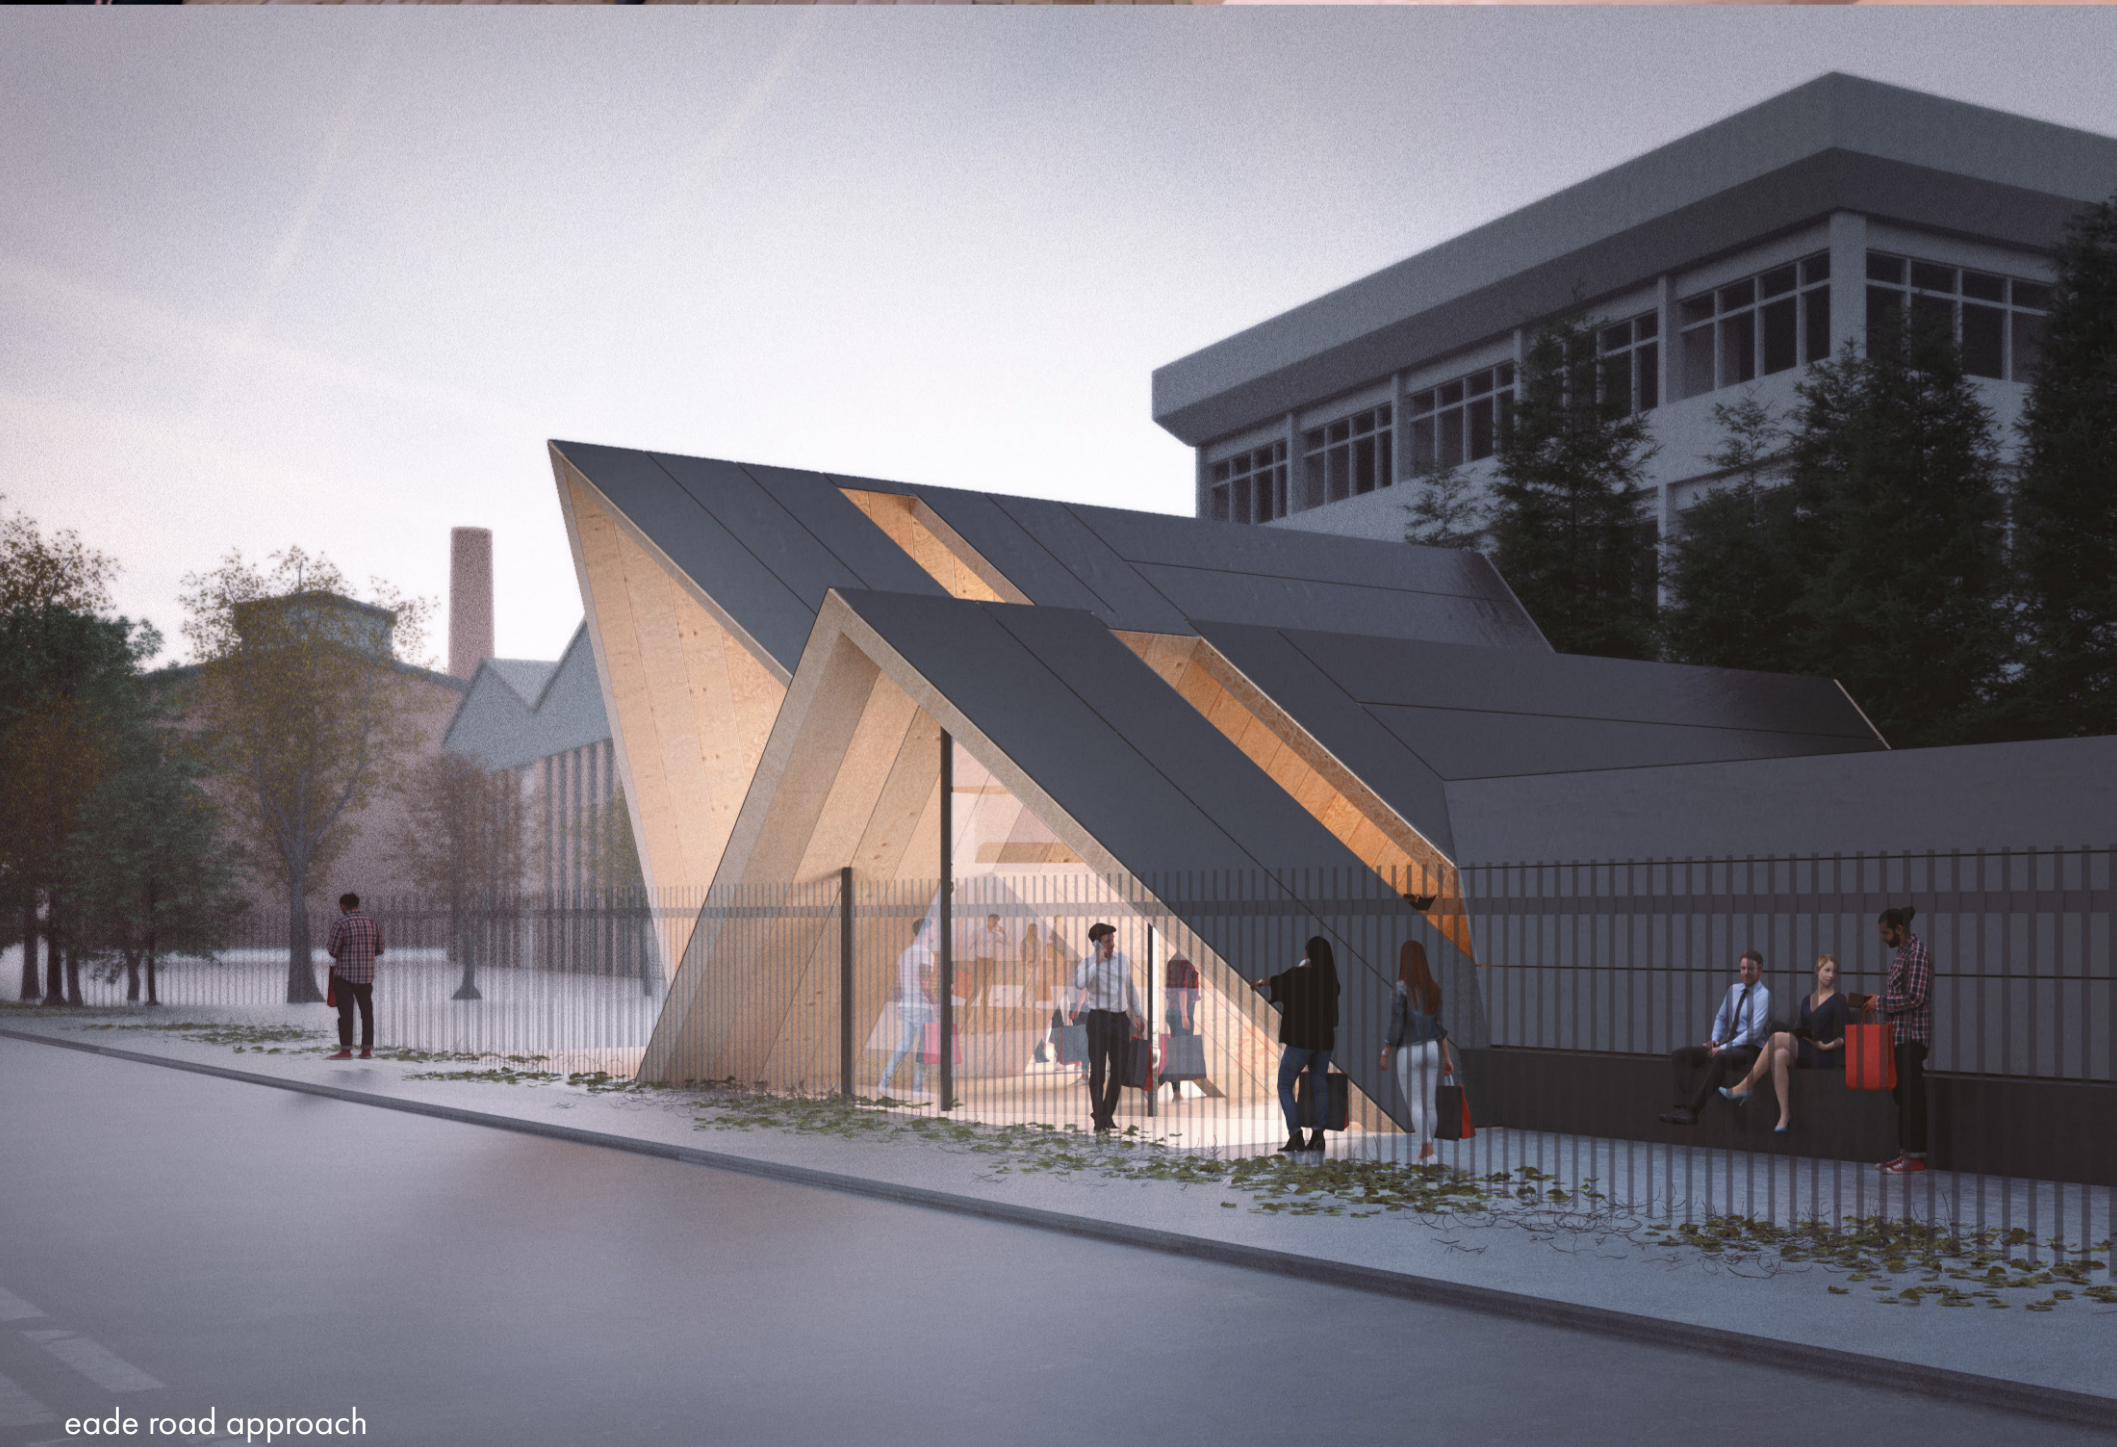

seven sisters road approach

hall in concert

eade road approach

interlock

The gateway to Tottenham's new warehouse district, **interlock** provides a space for North London creatives to engage and display. An evolving programme of markets, galleries, performance and dining spaces it will host a variety of events year round.

community

A gallery space creates a quiet enclosure, open to the public and showcasing the work of local creatives. Top lit by creating cavities within the modular construction system, **interlock** creates a unique space within the warehouse district, wherein adaptable plinths and partitions allow for the curation of immersive displays.

The large span hall is fully adaptable to the needs of the community by day and night. By day the space could be adapted to vendors in a market, whilst by night the space can be transformed for performance.

gallery dining performance market

adaptability

The modular construction system of triangulated elements allows for maximum adaptability across the pavilion. Each module is sized 1500mm x 300mm x 300mm, ensuring it is easily carried by building users.