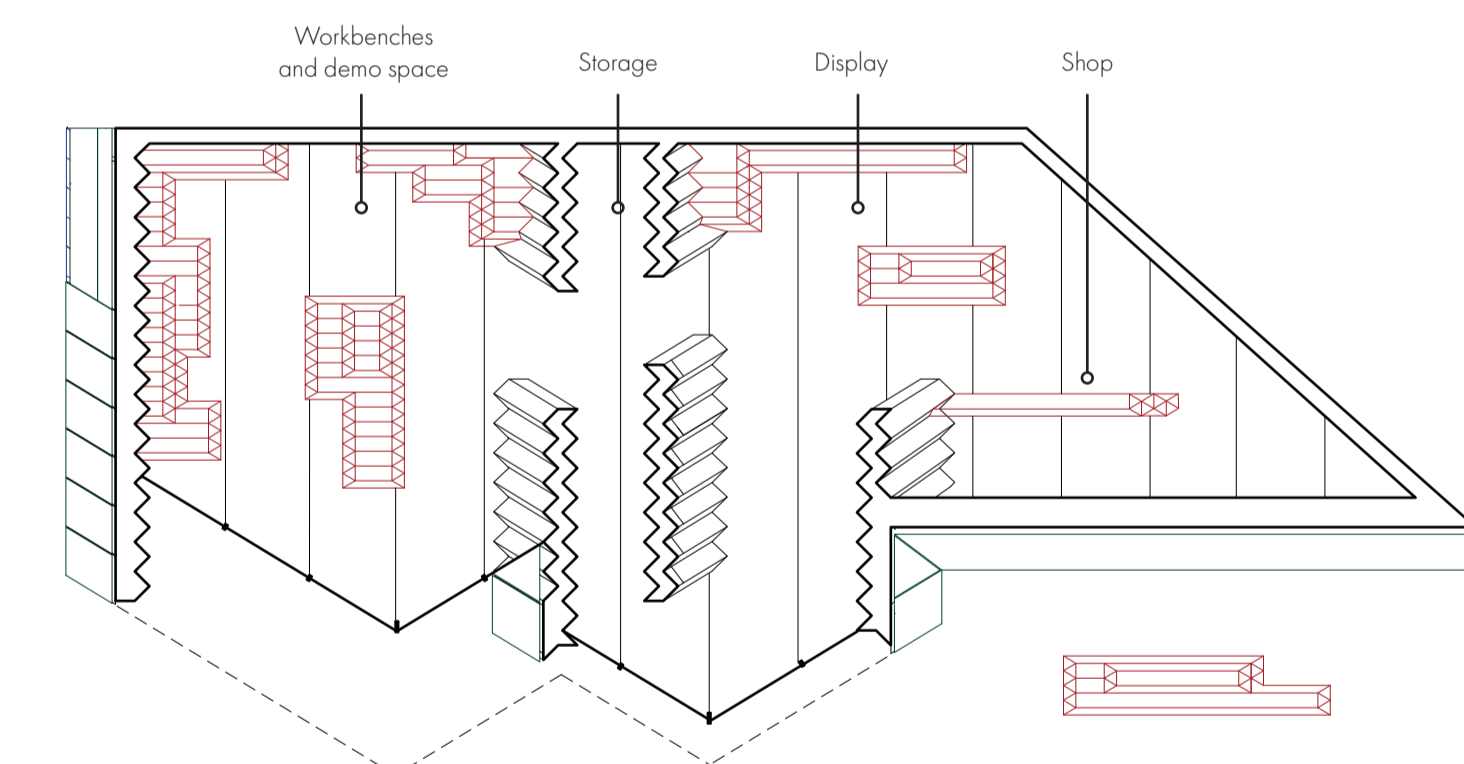

gallery dining performance market

adaptability

The modular construction system of triangulated elements allows for maximum adaptability across the pavilion. Each module is sized 1500mm x 300mm x 300mm, ensuring it is easily carried by building users.

The pieces can be adapted to create everything from seating to market stalls. A secure system of mechanical fixings means the modules can be adapted for structural purposes, whilst the texture of the Spruce plywood boxes provides a hardwearing finish for counters and tables to studying, working or dining.

The modular system can be adapted to the desired functions and activities of the pavilion.

Sectional Perspective

Exhibition/Workshop

Performance

Key
Flexible module
Static Structure

Large Hall Markets, performance & events
Intermediate Hall Cafe and catering
Gallery Exhibitions, workshops and intimate events
Entrance From Seven Sisters Road