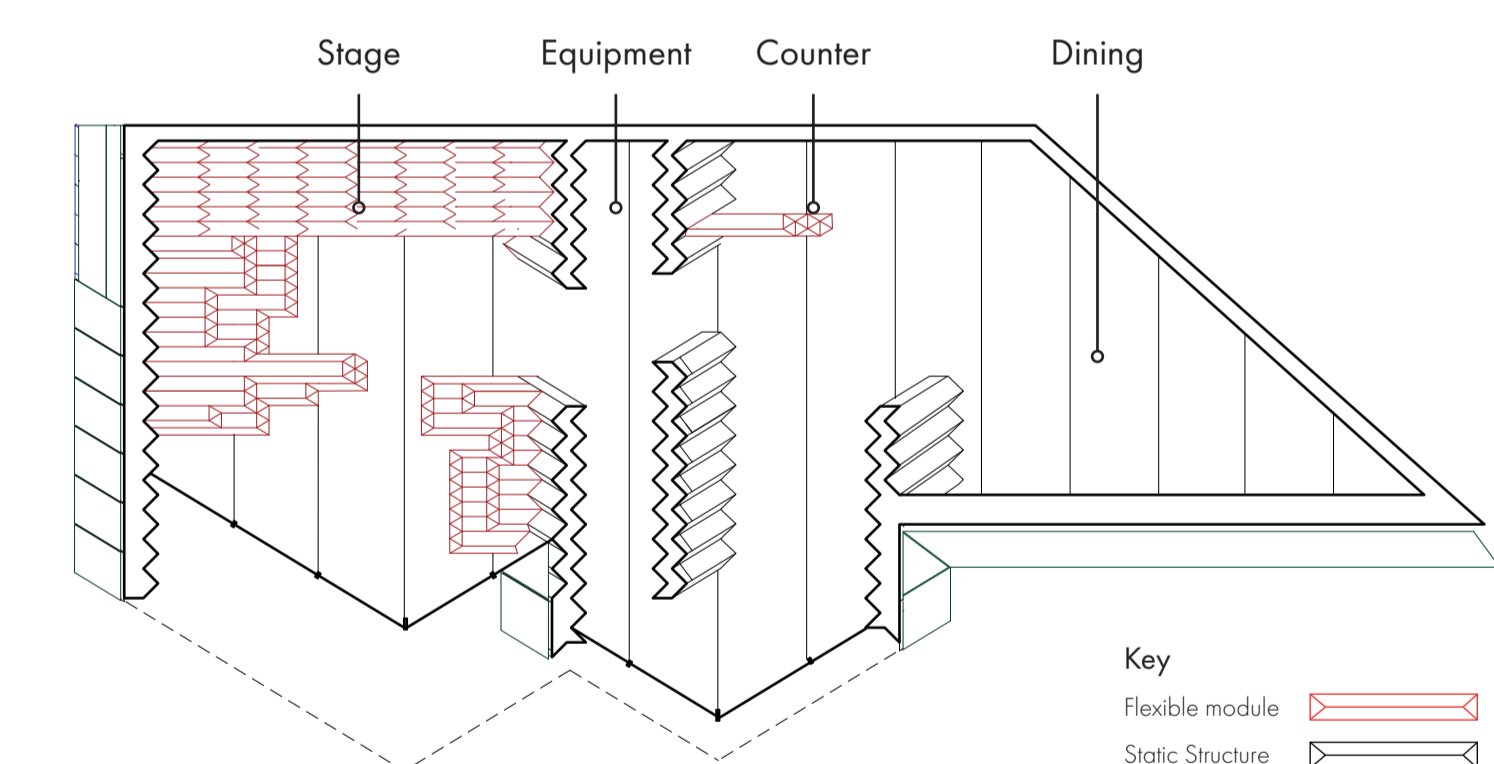

gallery dining performance market

adaptability

The modular construction system of triangulated elements allows for maximum adaptability across the pavilion. Each module is sized 1500mm x 300mm x 300mm, ensuring it is easily carried by building users.

The pieces can be adapted to create everything from seating to market stalls. A secure system of mechanical fixings means the modules can be adapted for structural purposes, whilst the texture of the Spruce plywood boxes provides a hardwearing finish for counters and tables to studying, working or dining.

The modular system can be adapted to the desired functions and activities of the pavilion.

Sectional Perspective

Exhibition/Workshop

Performance

Key
Flexible module
Static Structure

Large Hall Markets, performance & events
Intermediate Hall Cafe and catering
Gallery Exhibitions, workshops and intimate events
Entrance From Seven Sisters Road