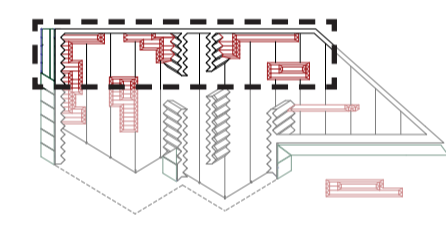

interlock

The gateway to Tottenham's new warehouse district, **interlock** provides a space for North London creatives to engage and display. An evolving programme of markets, galleries, performance and dining spaces it will host a variety of events year round.

community

A gallery space creates a quiet enclosure, open to the public and showcasing the work of local creatives. Top lit by creating cavities within the modular construction system, **interlock** creates a unique space within the warehouse district, wherein adaptable plinths and partitions allow for the curation of immersive displays.

The central Cafe offers a rolling residency to local food producers, caterers and chefs. Within a flexible longspan space, events of all scales can take place, with food and activities from local initiatives.

The large span hall is fully adaptable to the needs of the community by day and night. By day the space could be adapted to vendors in a market, whilst by night the space can be transformed for performance.

gallery dining performance market

adaptability

The modular construction system of triangulated elements allows for maximum adaptability across the pavilion. Each module is sized 1500mm x 300mm x 300mm, ensuring it is easily carried by building users.

The pieces can be adapted to create everything from seating to market stalls. A secure system of mechanical fixings means the modules can be adapted for structural purposes, whilst the texture of the Spruce plywood boxes provides a hardwearing finish for counters and tables to studying, working or dining.

The modular system can be adapted to the desired functions and activities of the pavilion.

Key
Flexible module
Static Structure