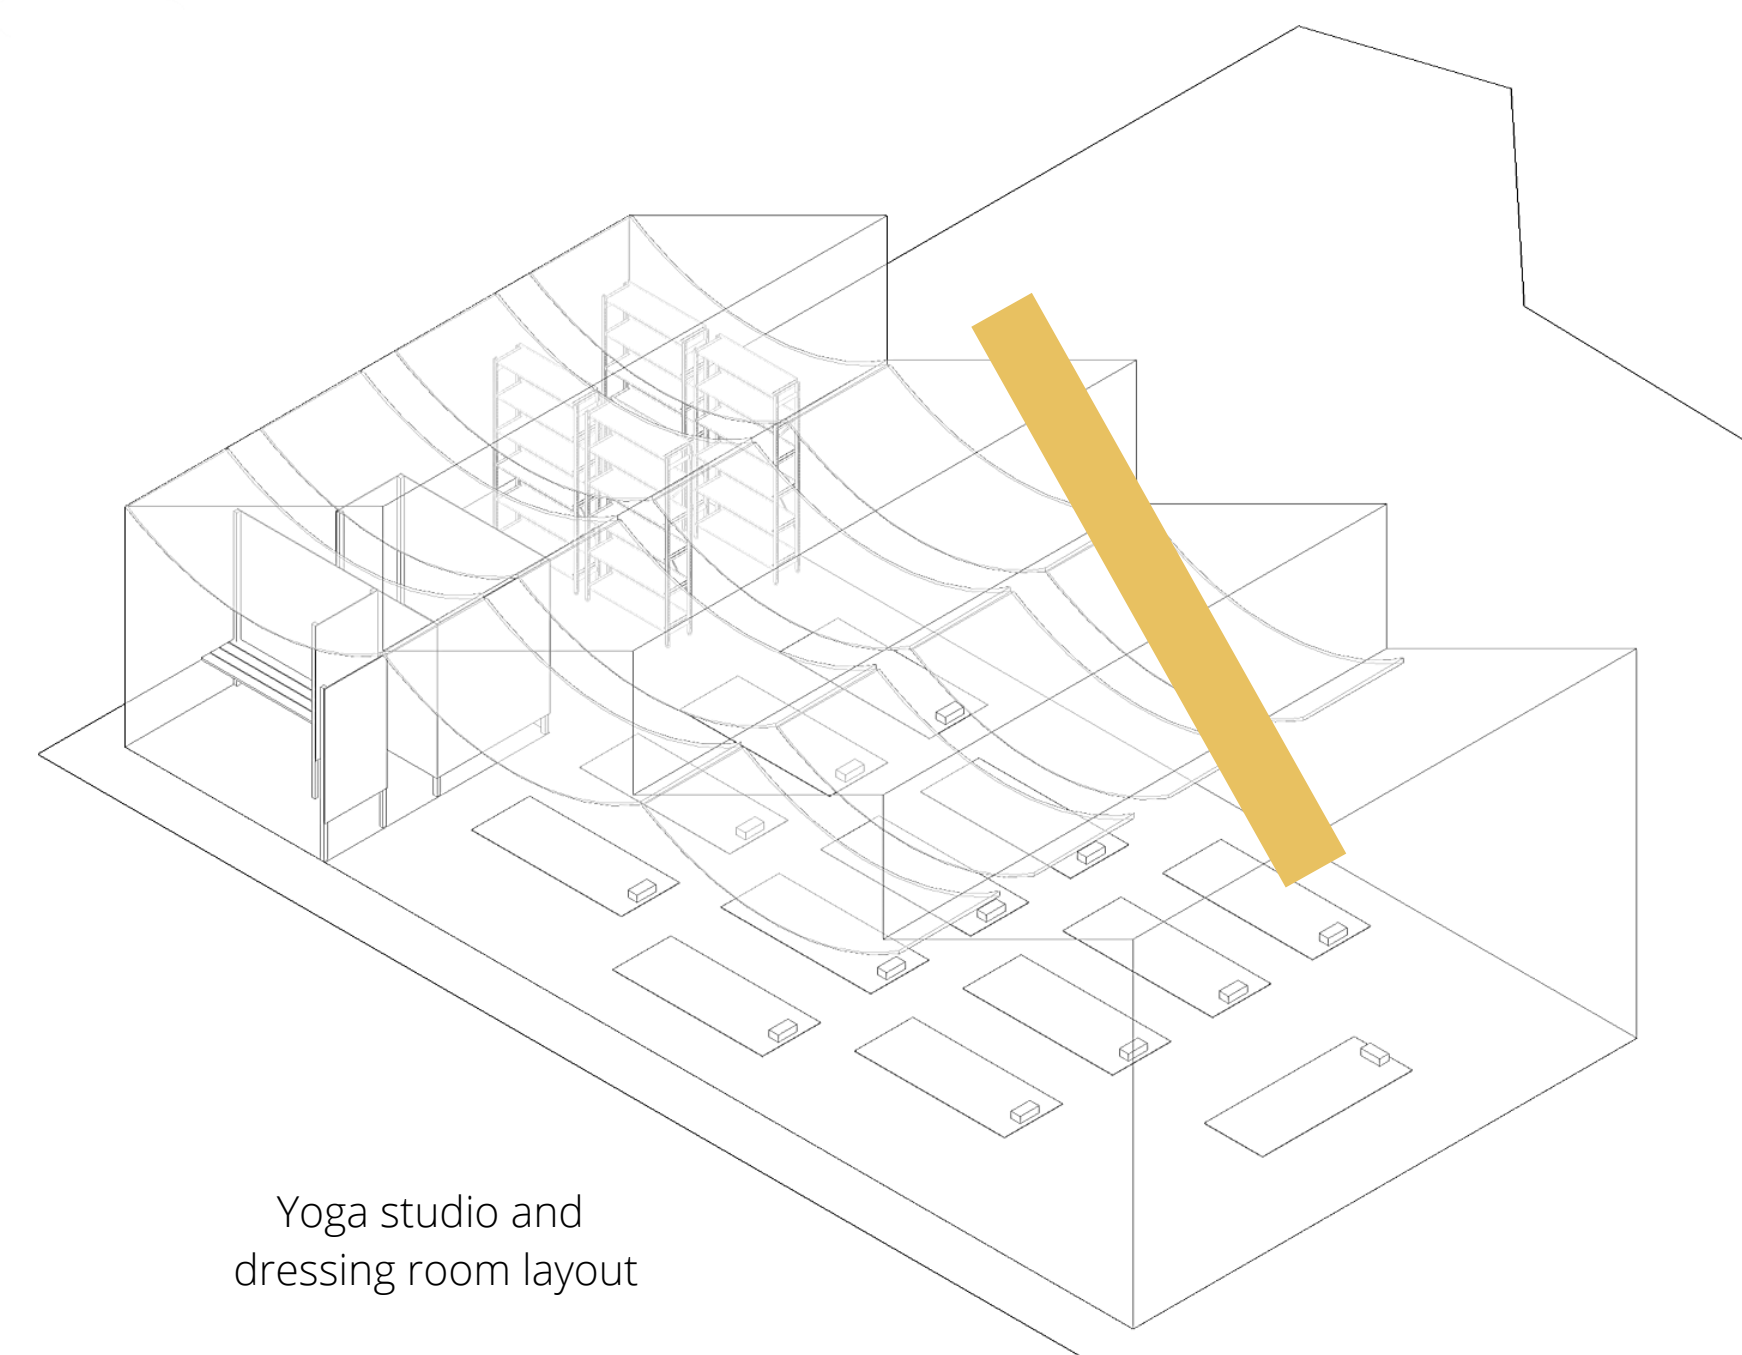

TOTTENHAM PAVILION - PARTY GREENHOUSE

pavilion total: 7433£

3x6m roof element: 1050£

100x100mm column: 23£

3x2.5m wall:
OSB 51£ or
painted plywood 120£

3x6m floor element: 308£

3x6m module total: 1501£

View in 3D:

Big screen,
bar and pool layout

Yoga studio and
dressing room layout