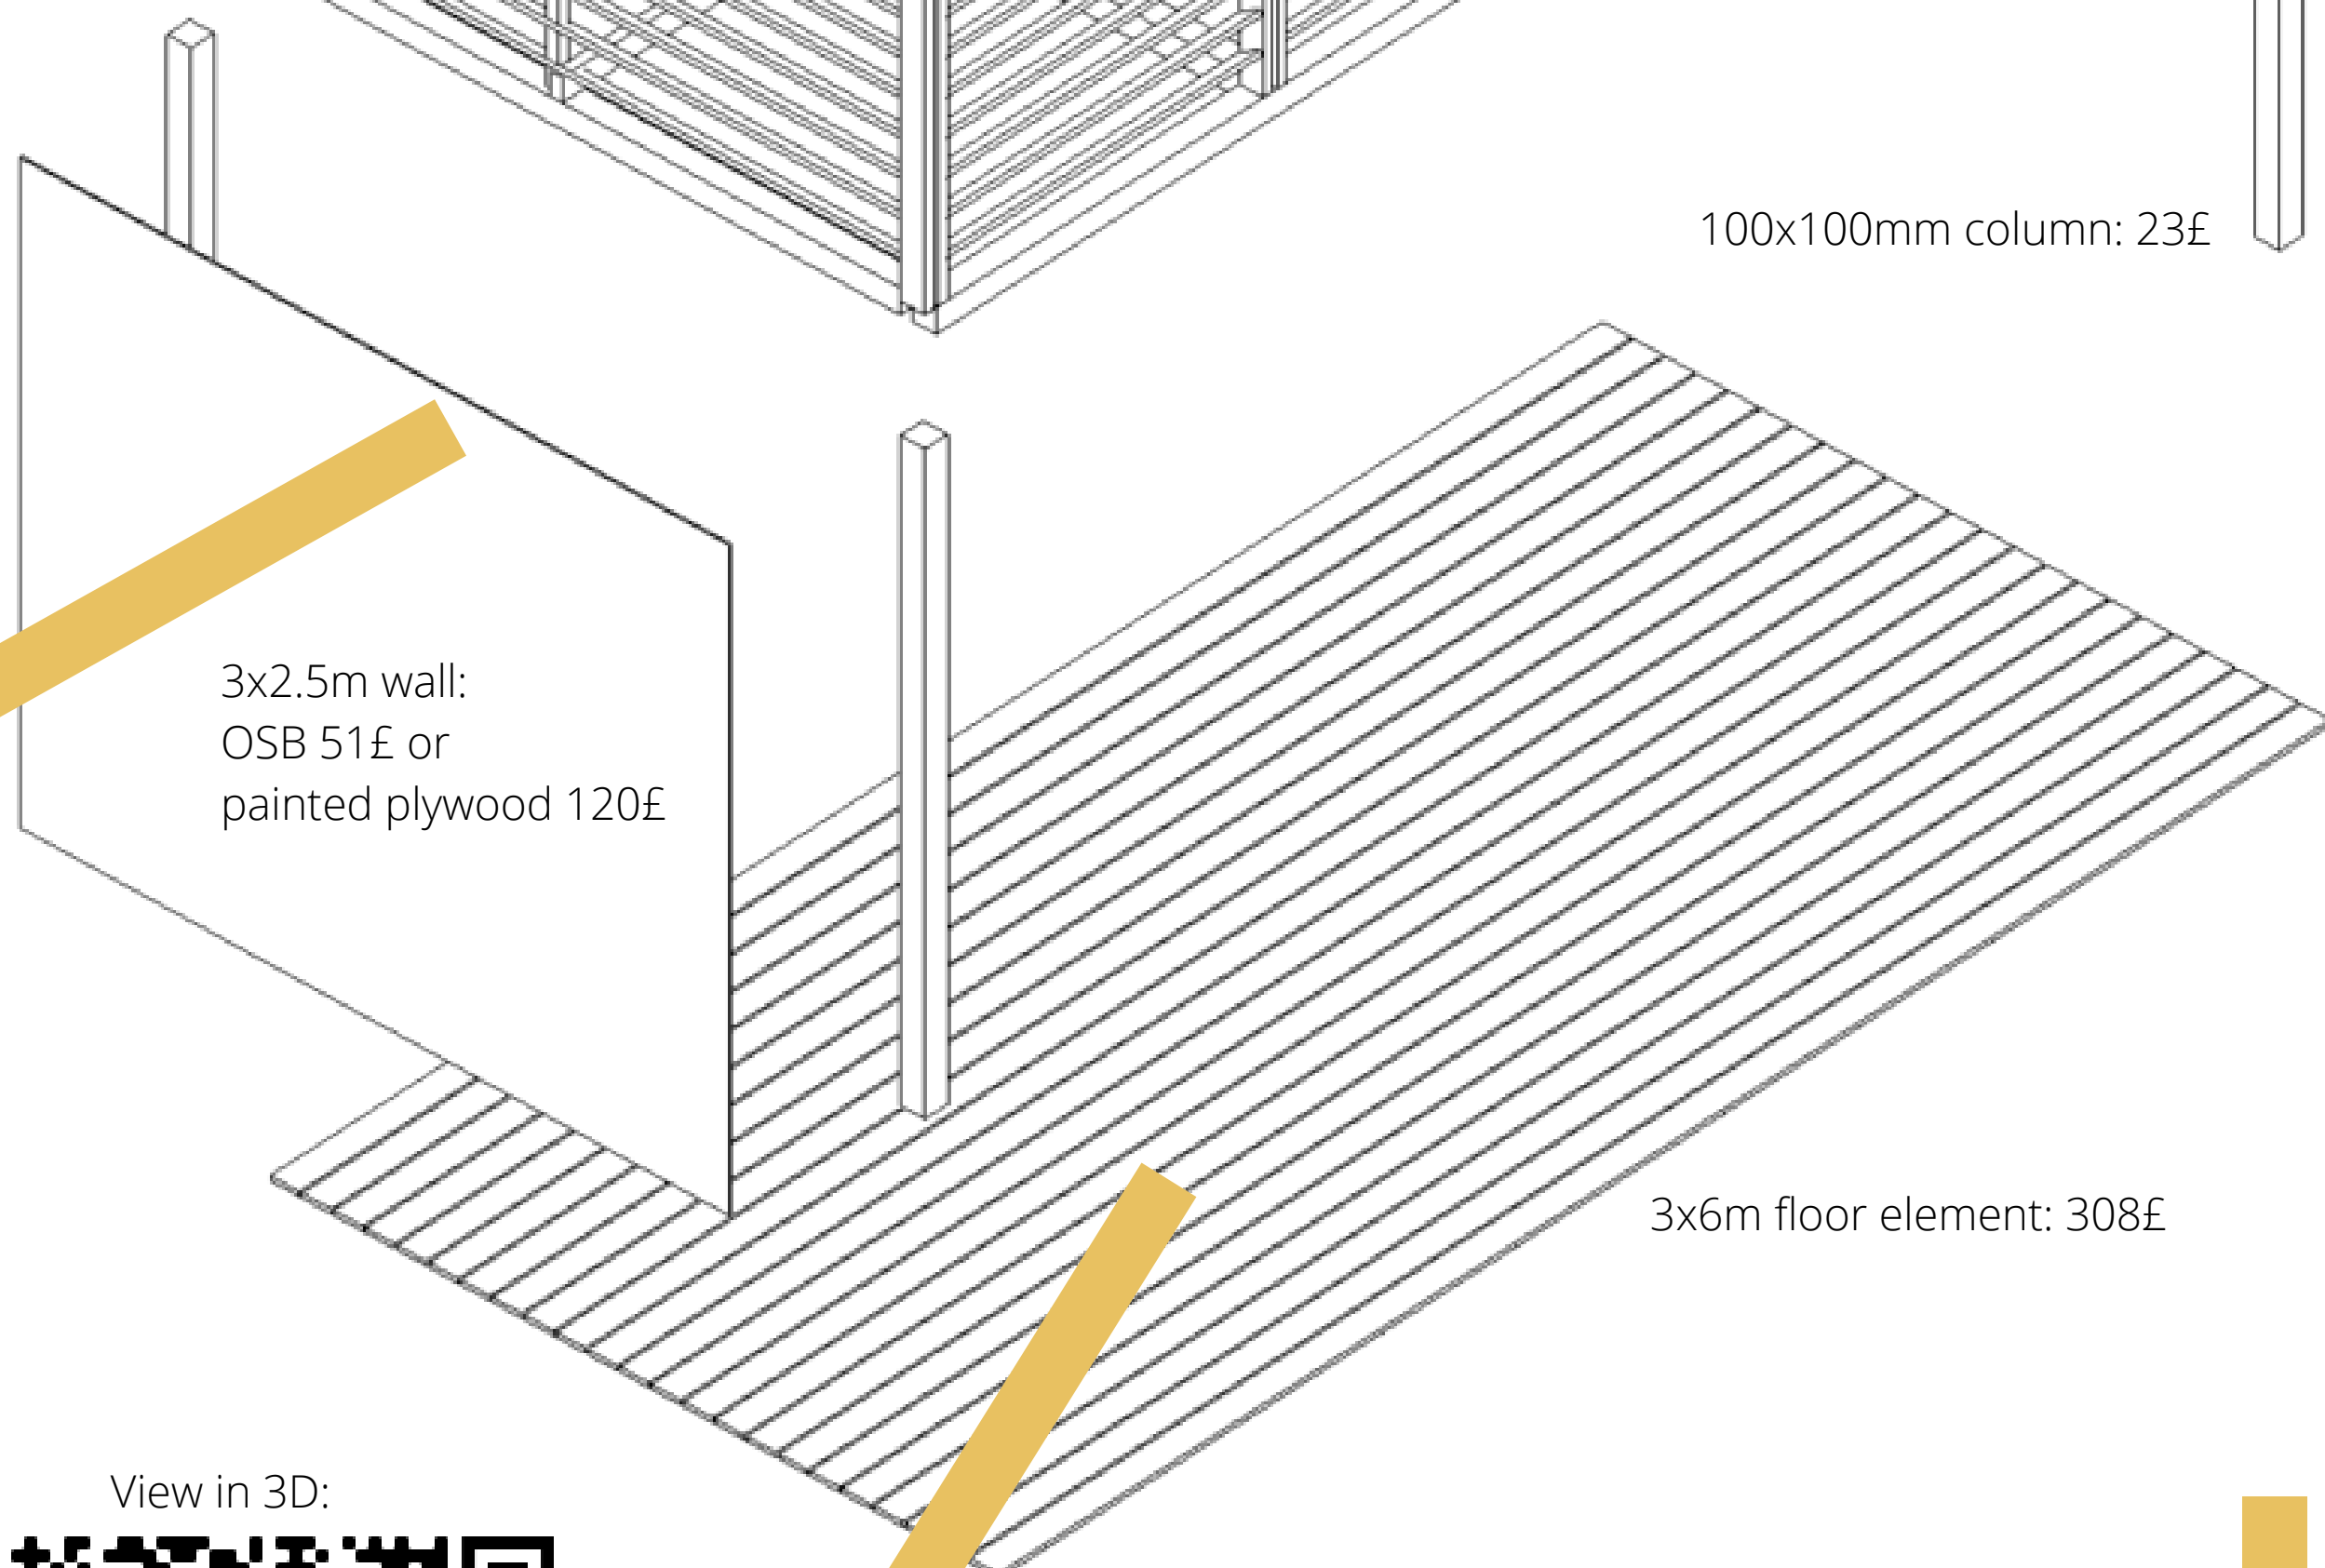

TOTTENHAM PAVILION - PARTY GREENHOUSE

pavilion total: 7433£

3x6m roof element: 1050£

100x100mm column: 23£

3x2.5m wall:
OSB 51£ or
painted plywood 120£

3x6m floor element: 308£

3x6m module total: 1501£

View in 3D:

Big screen,
bar and pool layout

Yoga studio and
dressing room layout