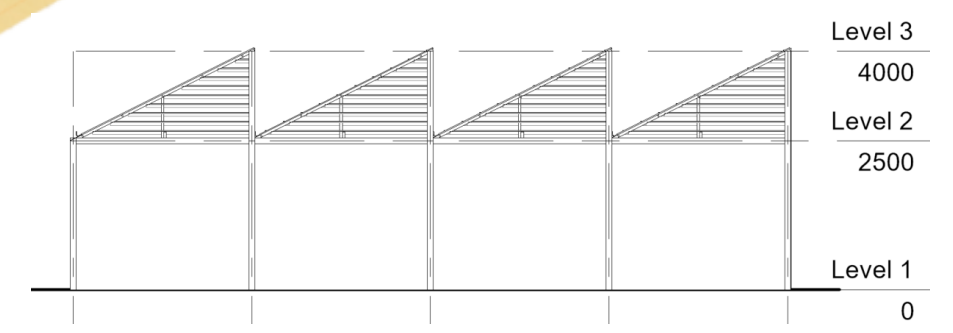

TOTTENHAM PAVILION - PARTY GREENHOUSE

pavilion total: 7433£

3x6m roof element: 1050£

100x100mm column: 23£

3x2.5m wall:
OSB 51£ or
painted plywood 120£

3x6m floor element: 308£

3x6m module total: 1501£

View in 3D:

Big screen,
bar and pool layout

Yoga studio and
dressing room layout