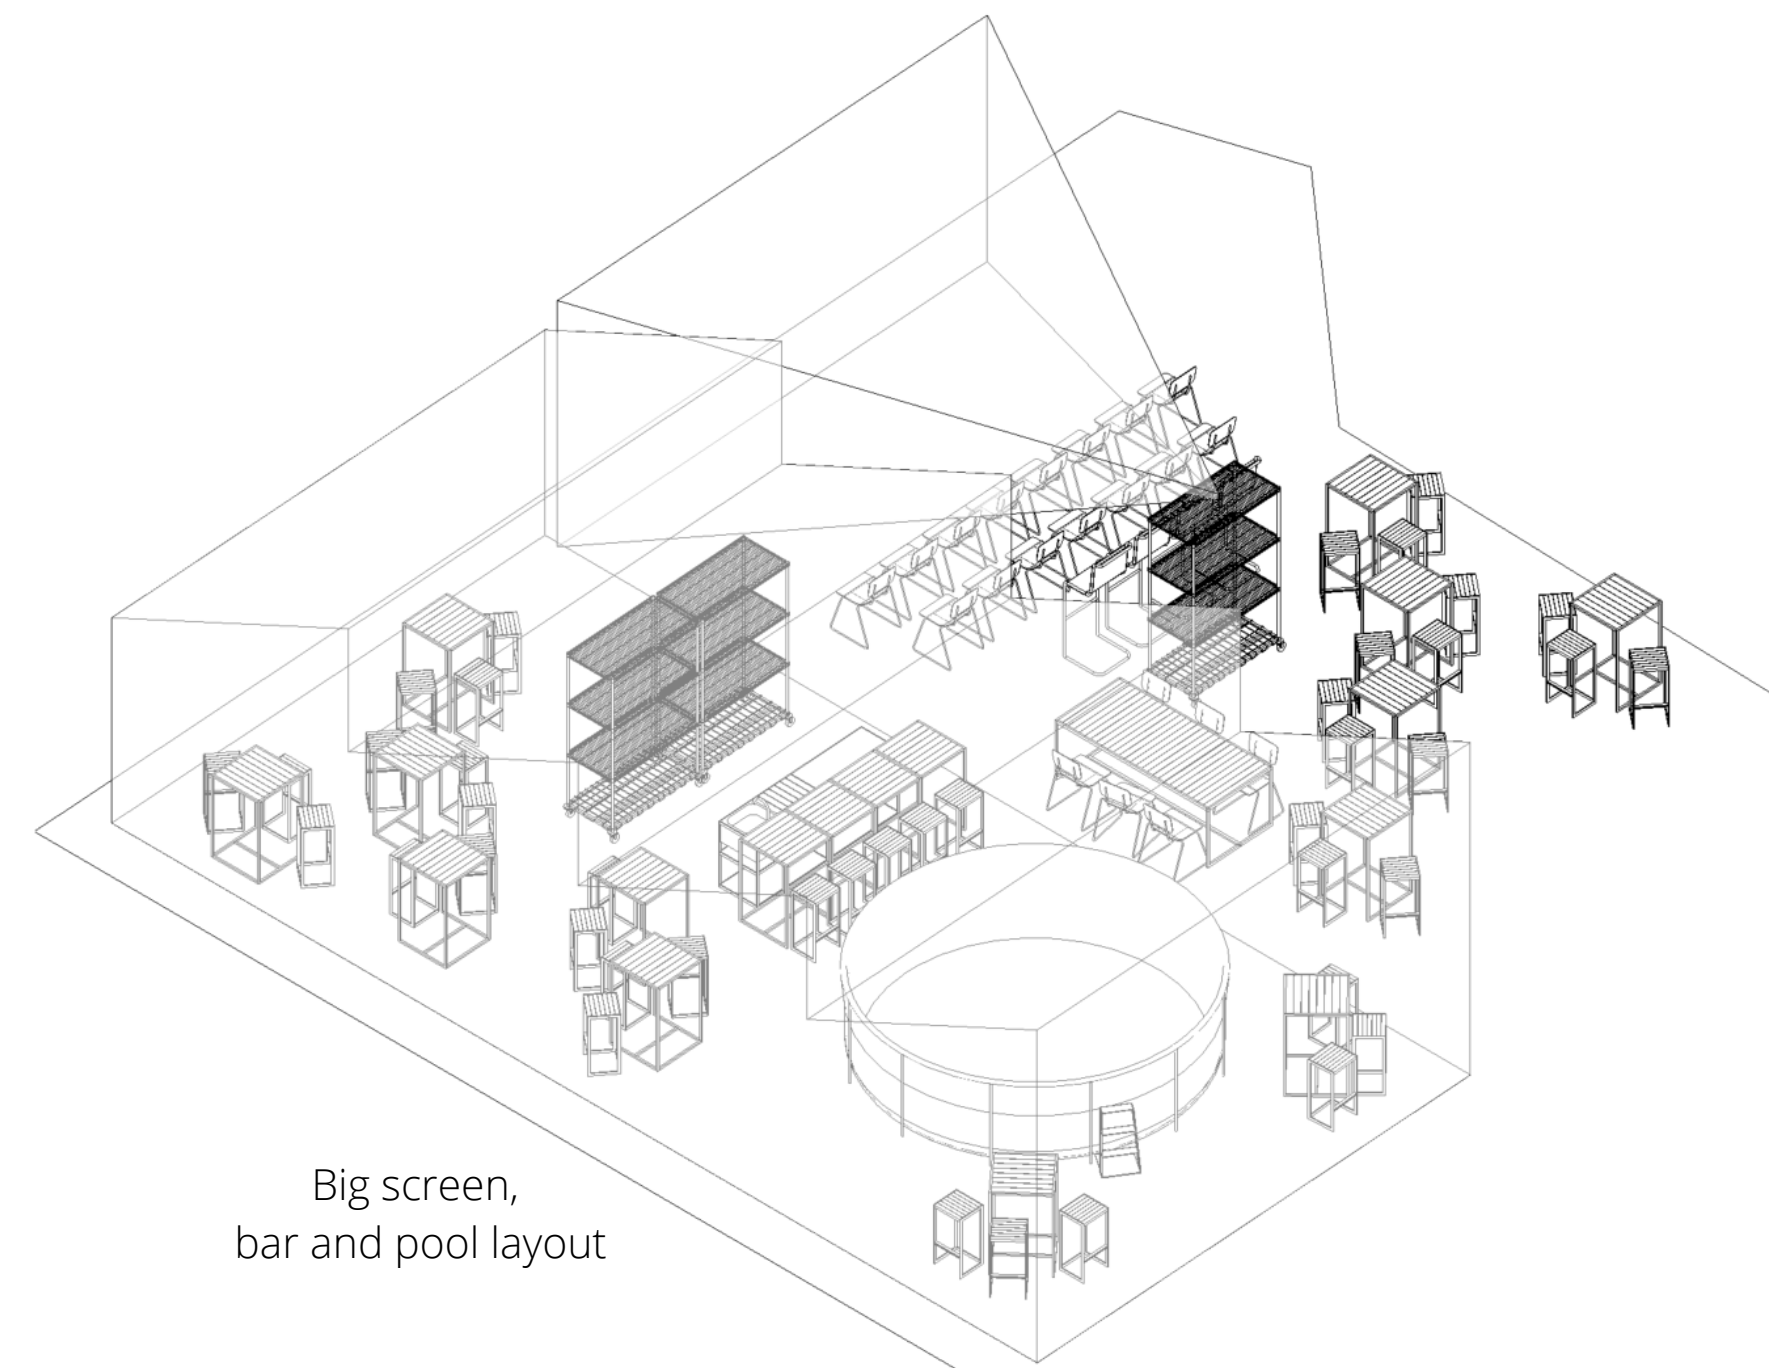

TOTTENHAM PAVILION - PARTY GREENHOUSE

pavilion total: 7433£

3x6m roof element: 1050£

100x100mm column: 23£

3x2.5m wall:
OSB 51£ or
painted plywood 120£

3x6m floor element: 308£

3x6m module total: 1501£

View in 3D:

Big screen,
bar and pool layout

Yoga studio and
dressing room layout