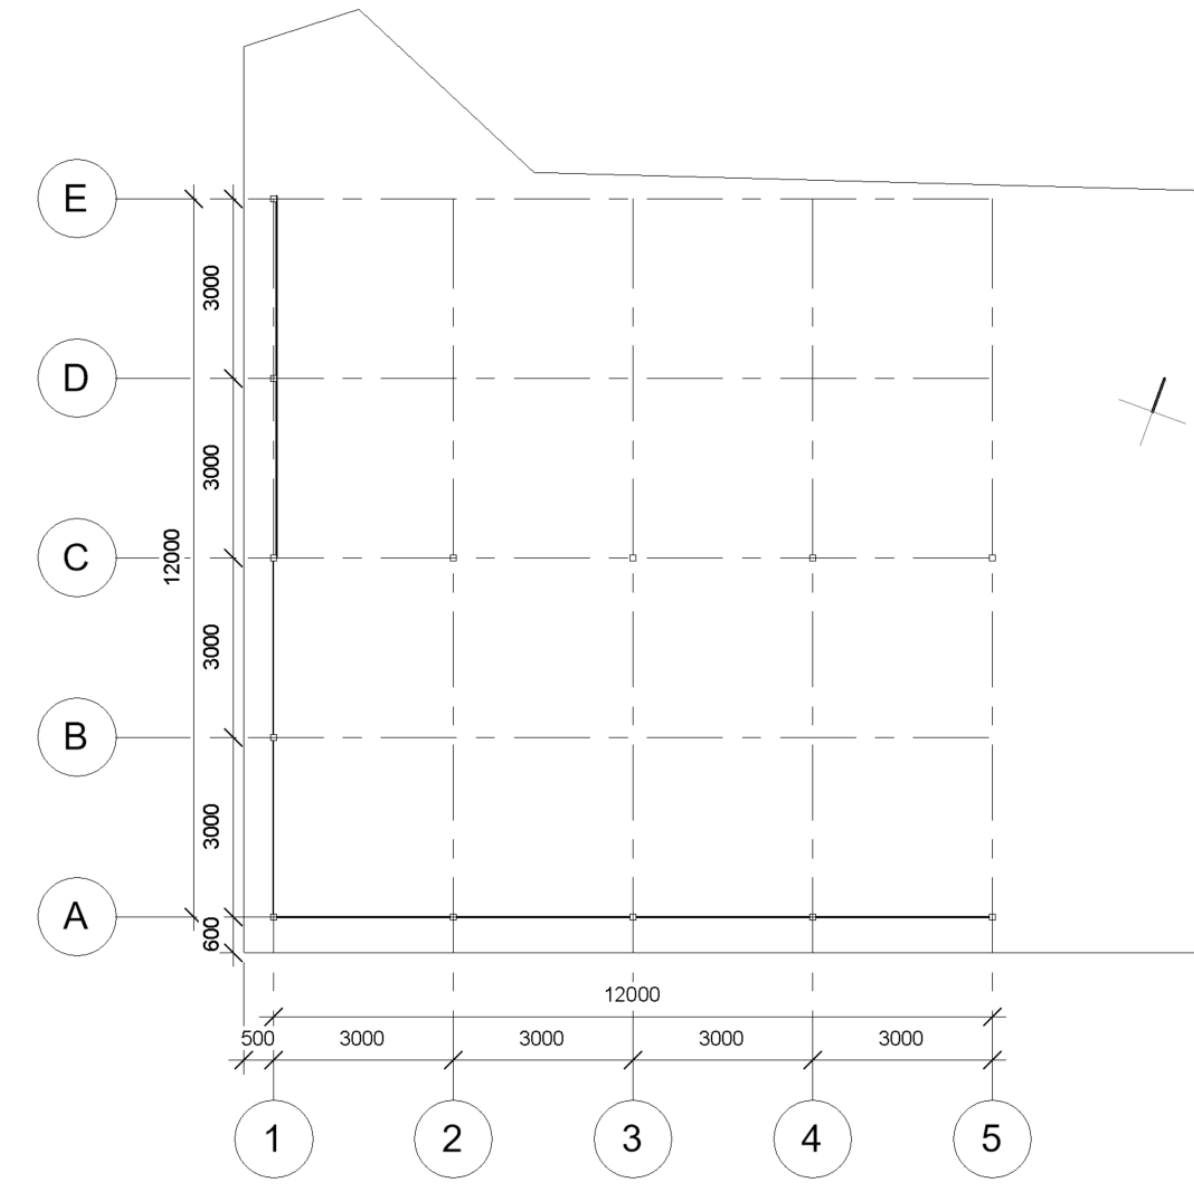

TOTTENHAM PAVILION - PARTY GREENHOUSE

pavilion total: 7433£

3x6m roof element: 1050£

100x100mm column: 23£

3x2.5m wall:
OSB 51£ or
painted plywood 120£

3x6m floor element: 308£

3x6m module total: 1501£

View in 3D:

Big screen,
bar and pool layout

Yoga studio and
dressing room layout