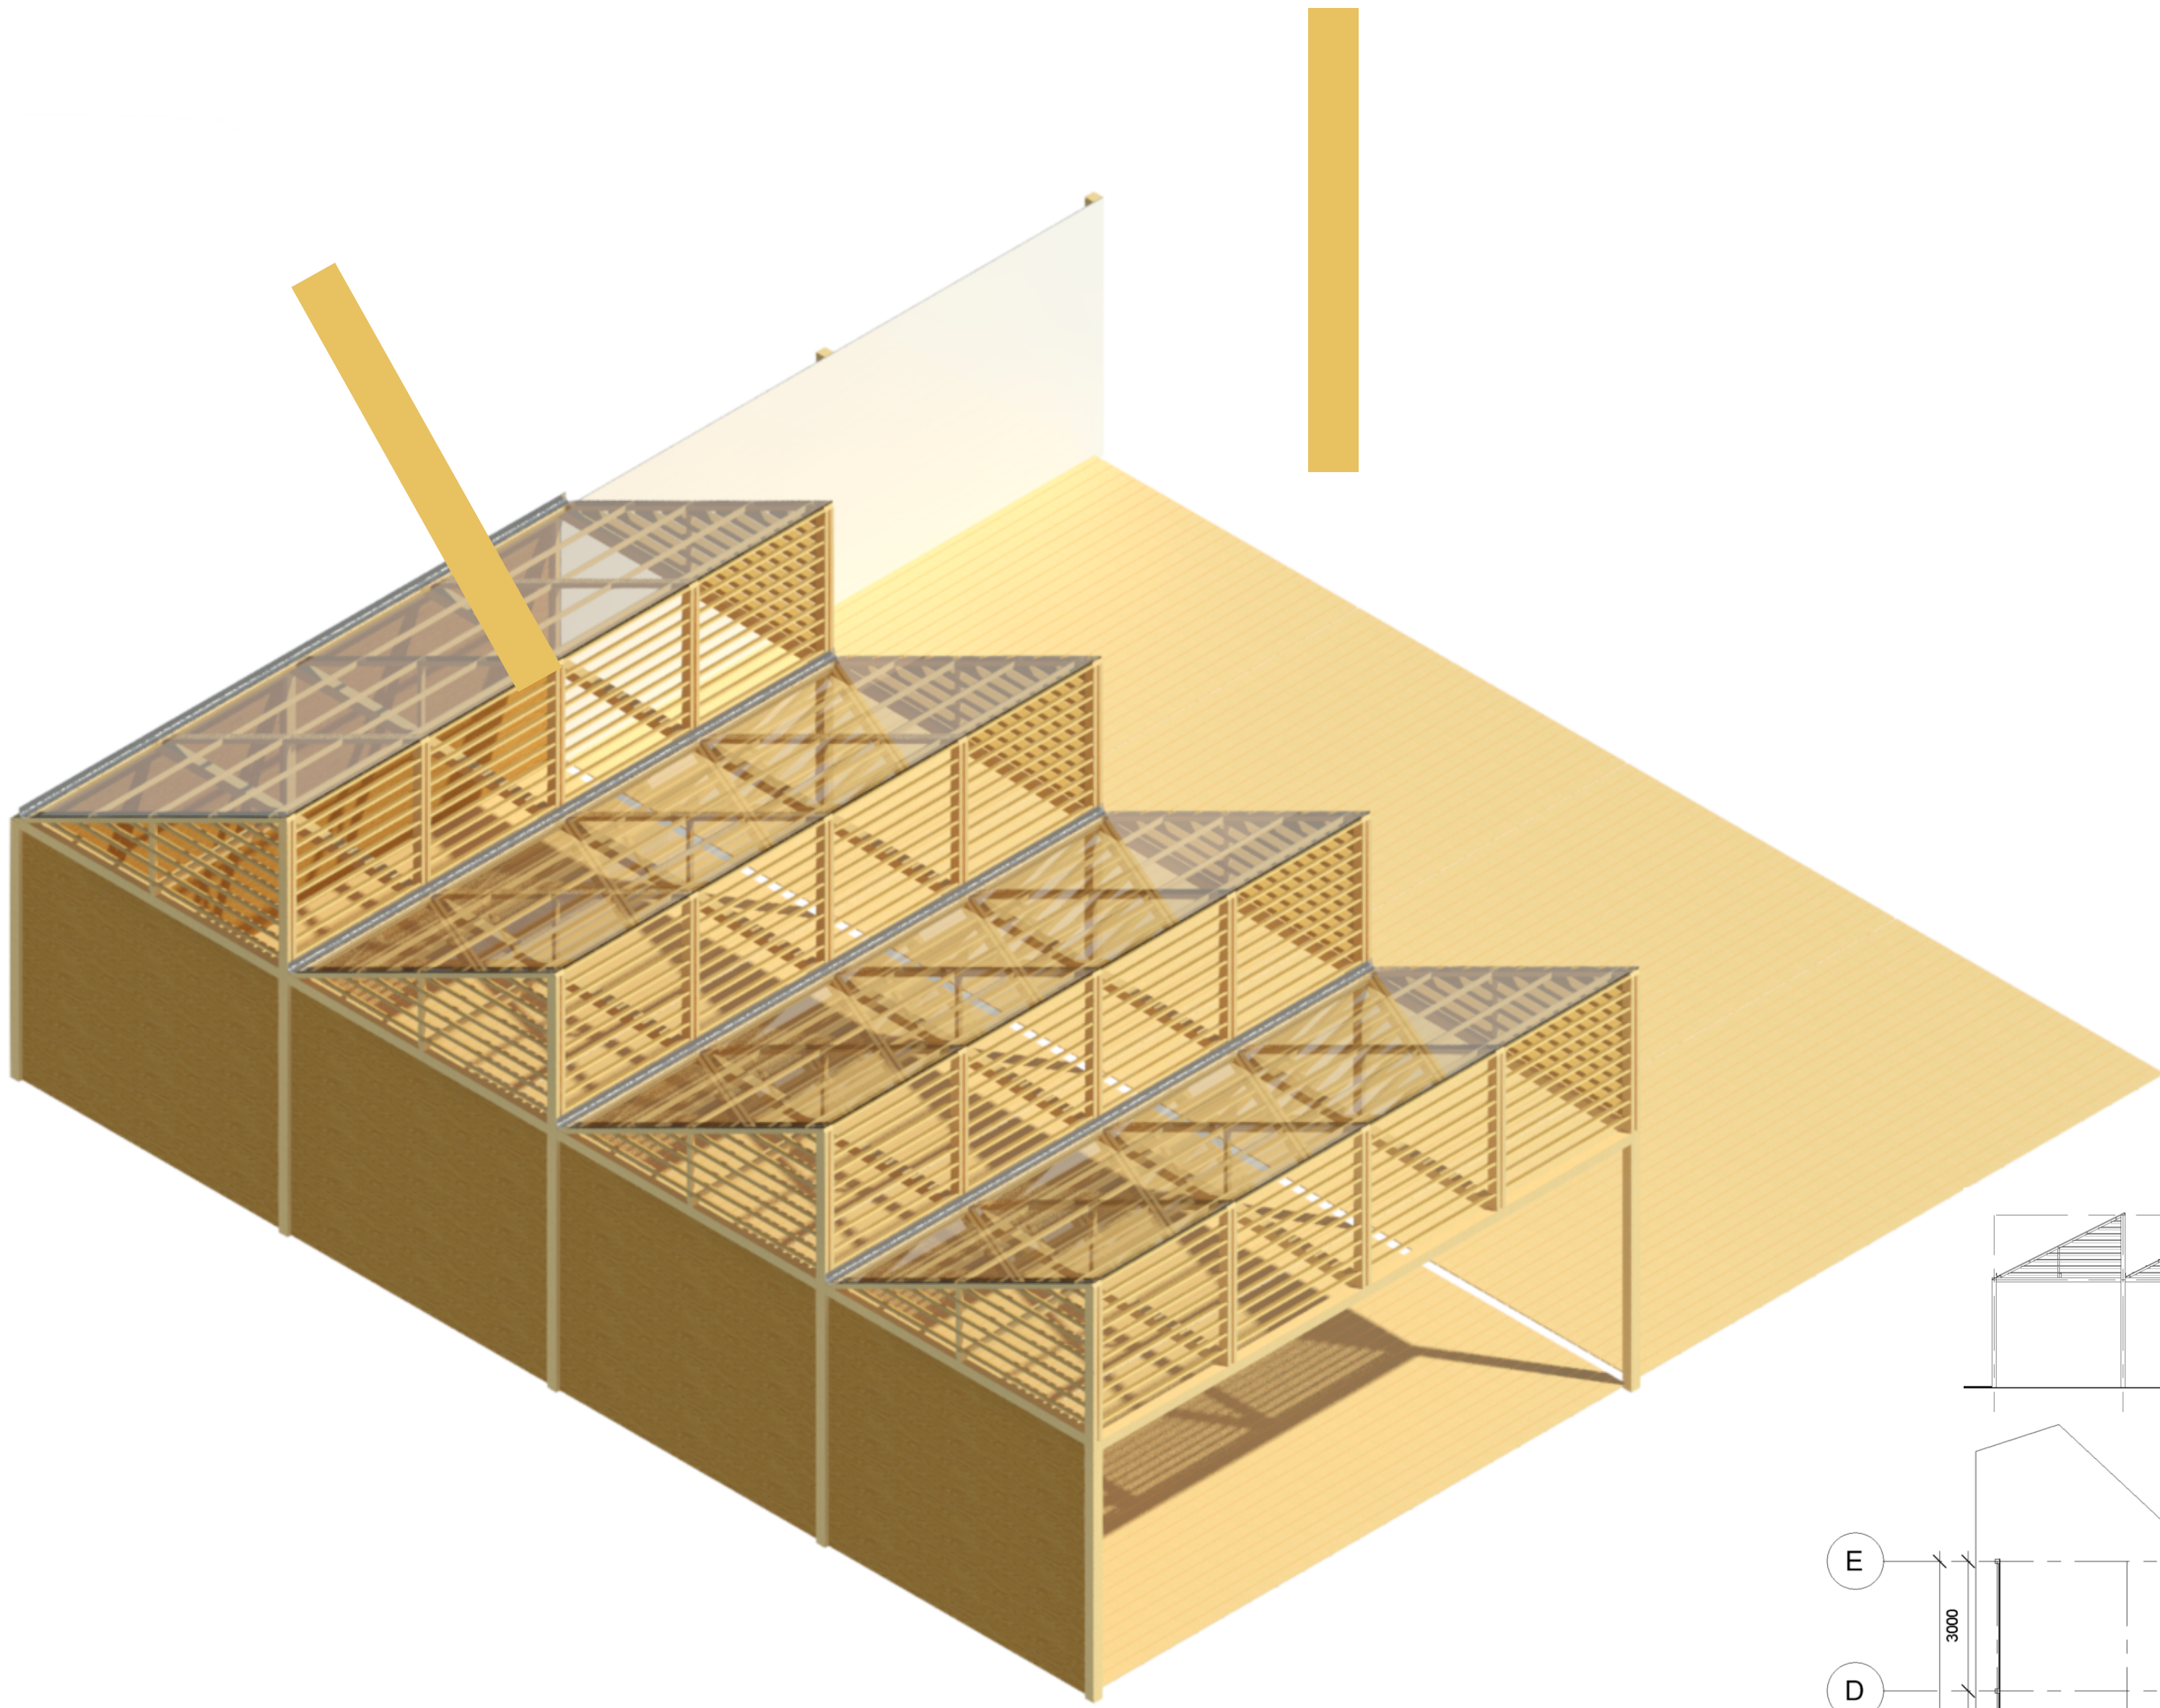

TOTTENHAM PAVILION - PARTY GREENHOUSE

pavilion total: 7433£

3x6m roof element: 1050£

100x100mm column: 23£

3x2.5m wall:
OSB 51£ or
painted plywood 120£

3x6m floor element: 308£

3x6m module total: 1501£

View in 3D:

Big screen,
bar and pool layout

Yoga studio and
dressing room layout