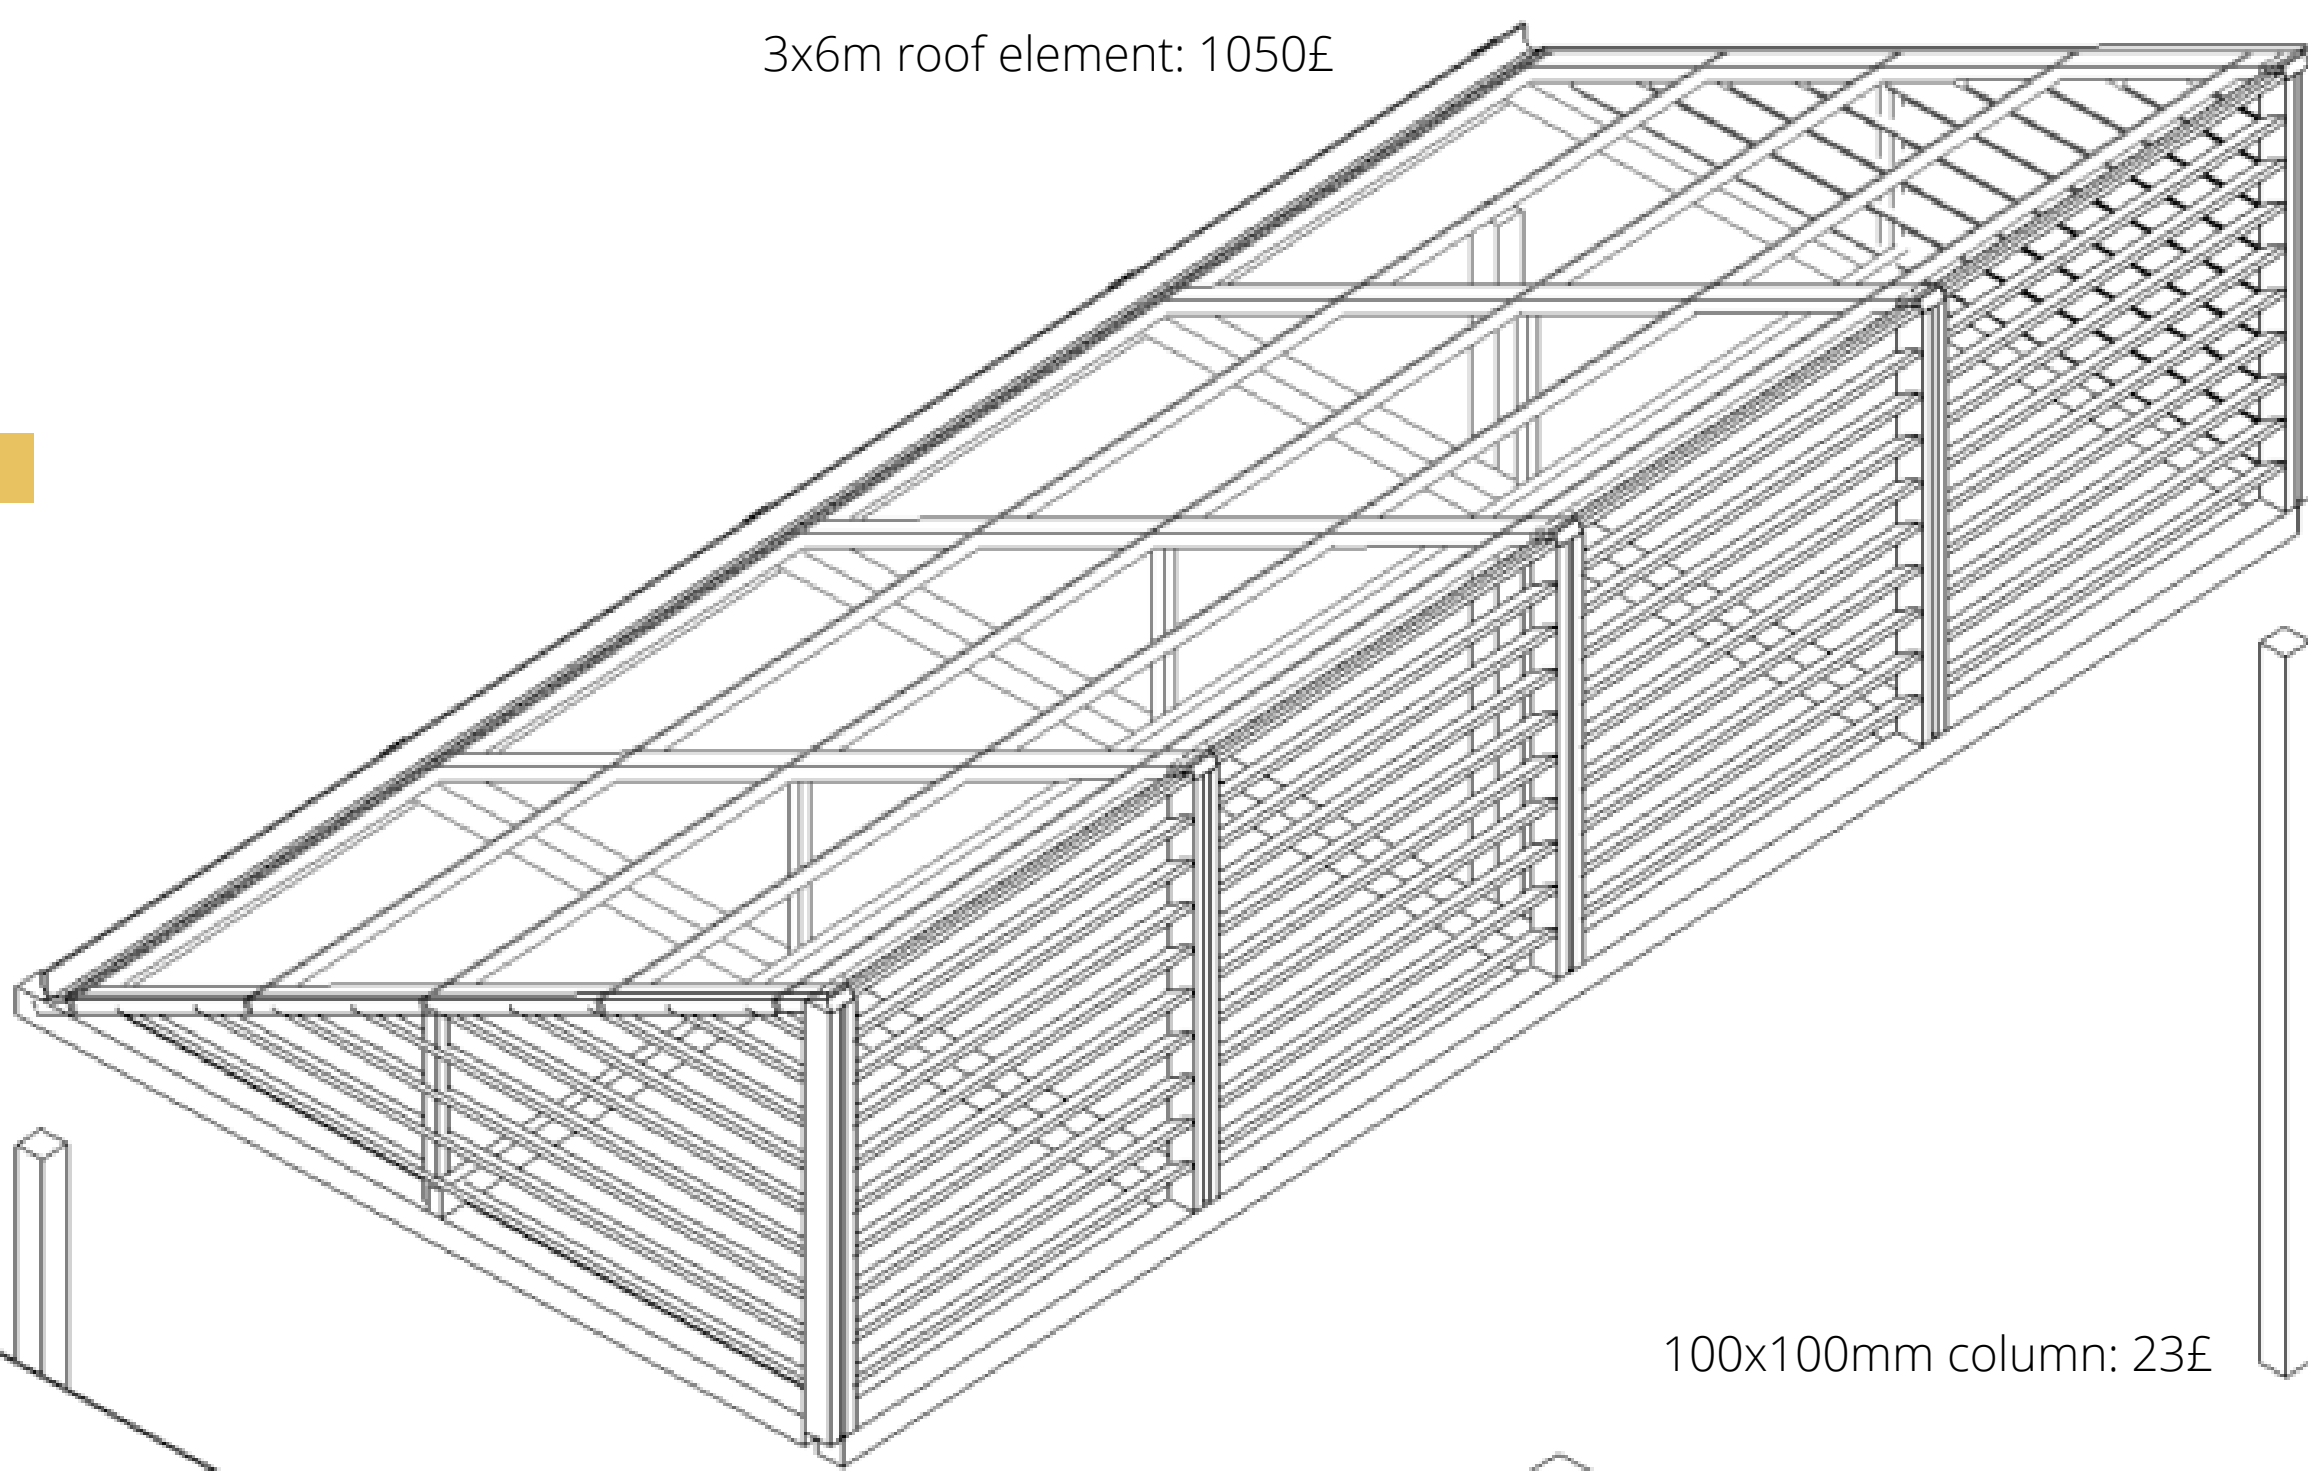

TOTTENHAM PAVILION - PARTY GREENHOUSE

pavilion total: 7433£

3x6m roof element: 1050£

100x100mm column: 23£

3x2.5m wall:
OSB 51£ or
painted plywood 120£

3x6m floor element: 308£

3x6m module total: 1501£

View in 3D:

Big screen,
bar and pool layout

Yoga studio and
dressing room layout